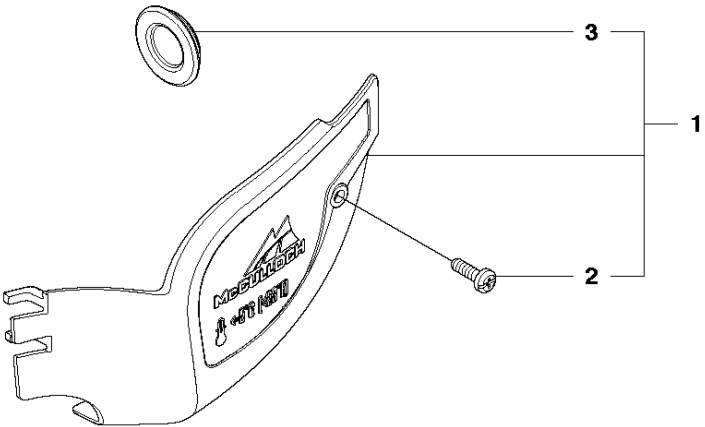

Q CS450
WINTER KIT

WINTER KIT

CS450, 966631713, 966631715, 966631718 from 2011-07 -

Ref	Part No	Description	Remark	QTY	KIT
1	577 87 50-01	WINTER KIT		1	
2	503 21 27-13	SCREW CCRPANT		1	1
3	503 40 59-01	WINTER PLUG		1	1