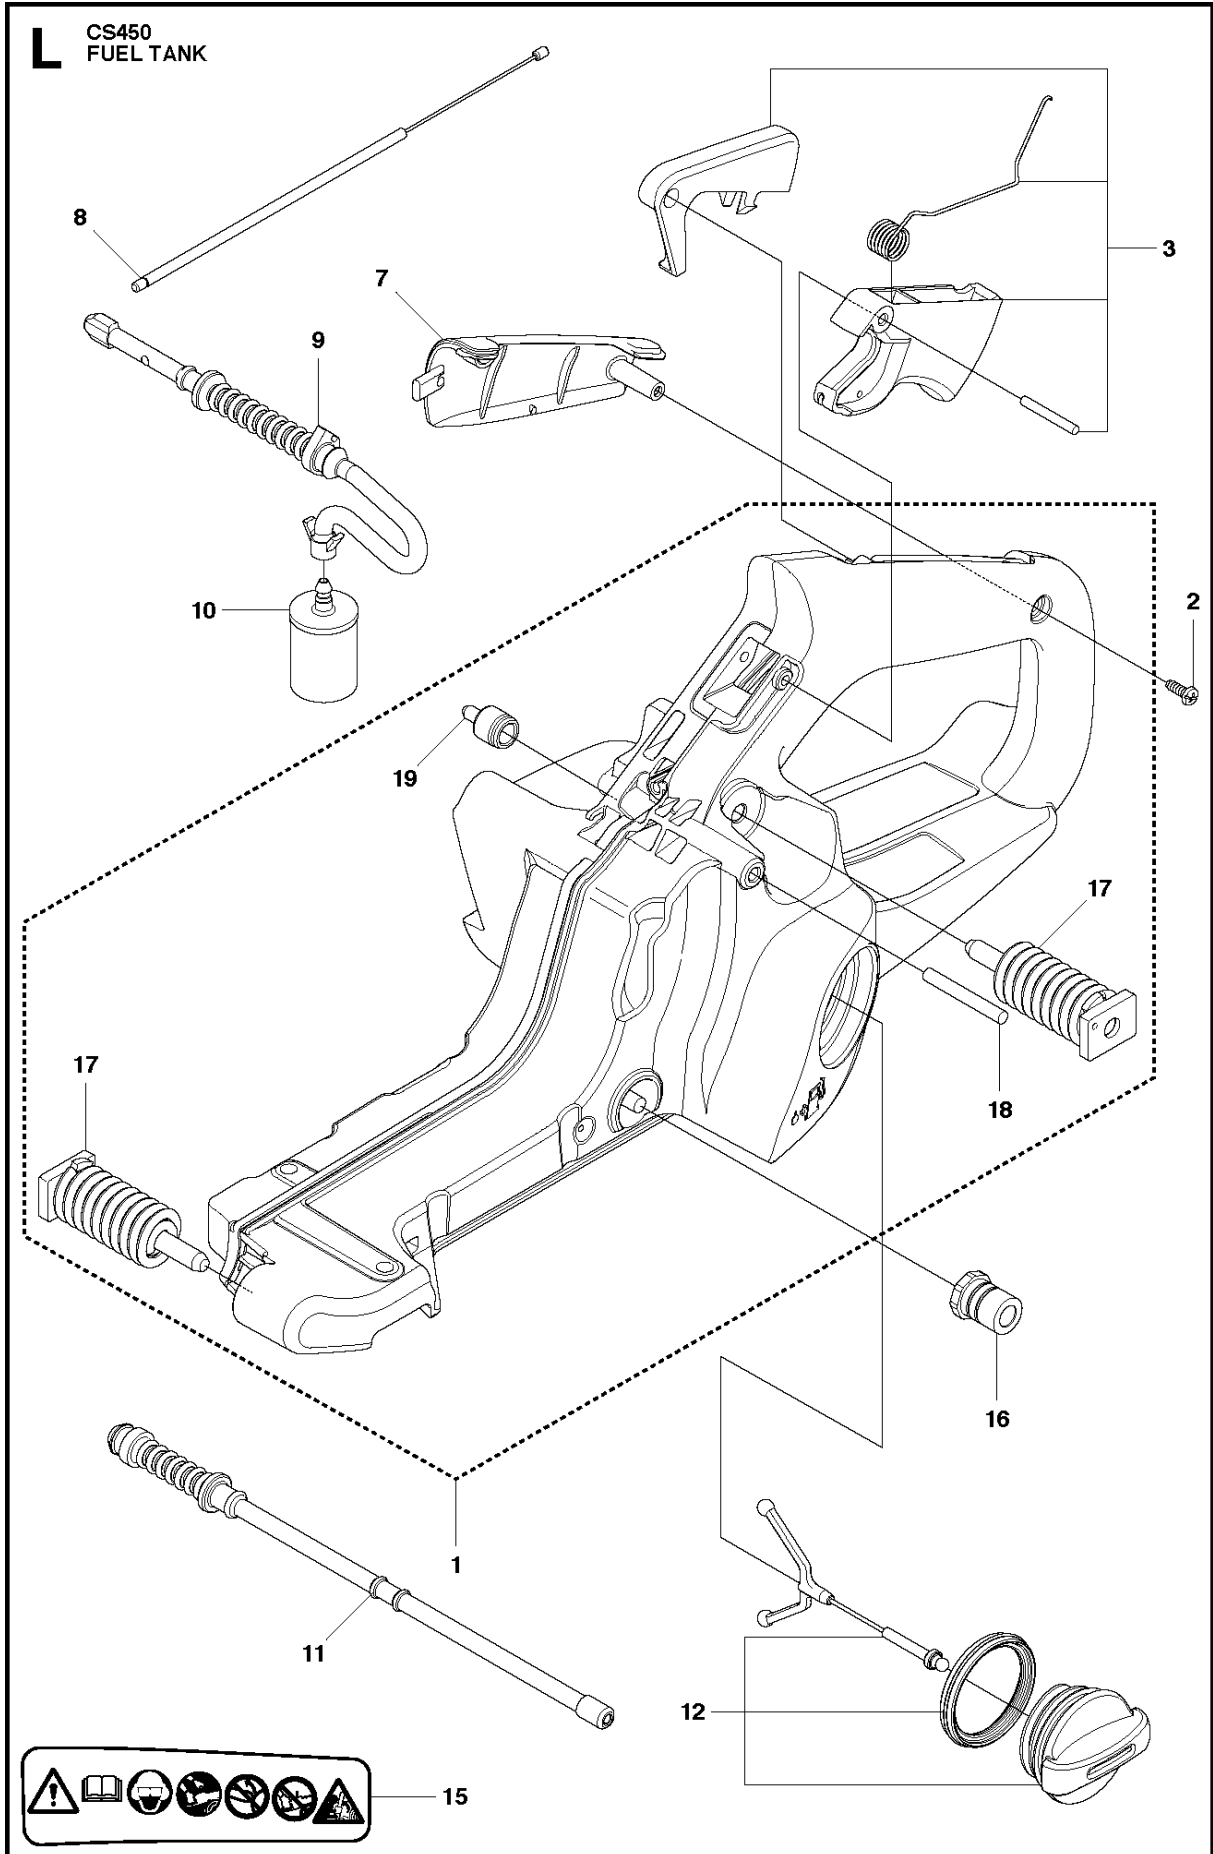

FUEL TANK

CS450, 966631713, 966631715, 966631718 from 2011-07 -

Ref	Part No	Description	Remark	QTY	KIT
1	576 27 03-01	FUEL TANK ASSY		1	
2	503 21 28-10	SCREW CCRPANT		1	
3	578 35 47-01	THROTTLE ASSY		1	
7	504 12 22-02	HANDLE INSERT		1	
8	504 09 88-01	THROTTLE CABLE ASSY		1	
9	544 12 86-01	FUEL HOSE		1	
10	503 44 32-01	FILTER		1	
11	544 12 97-01	RETURN HOSE		1	
12	544 11 12-02	TANK CAP ASSY		1	
15	544 37 50-01	LABEL		1	
16	501 00 76-01	LATERAL SUPPORT		1	
17	544 10 12-01	ANTIVIBRATION ELEMENT		2	1
18	721 12 63-39	GROOVED PIN		1	1
19	537 35 95-01	TANK VENT ASSY		1	1