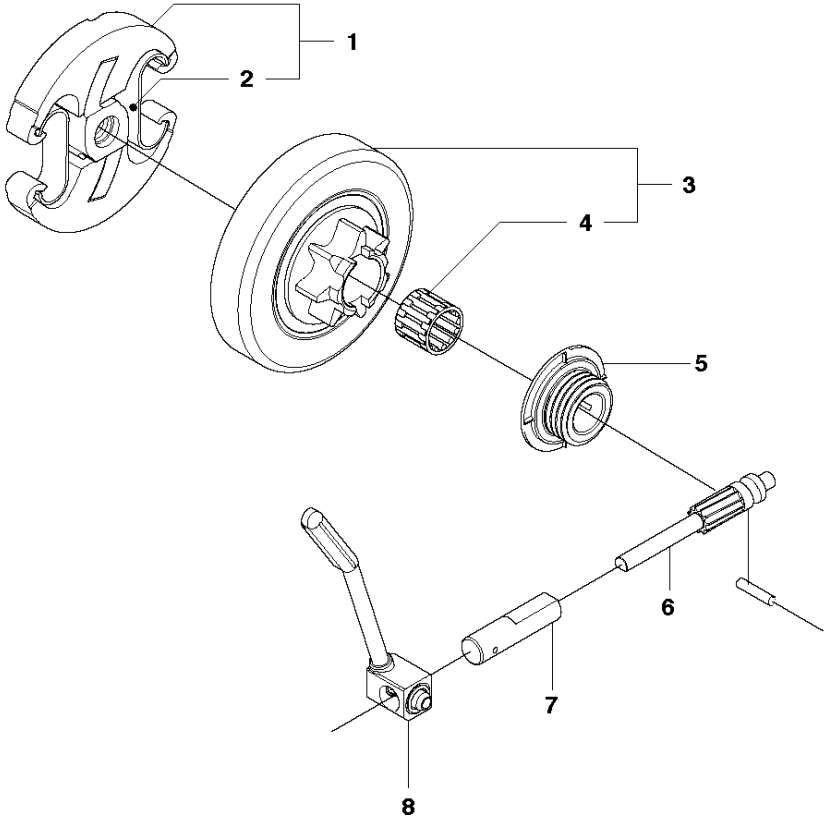

CARBURETOR & AIR FILTER

CS450, 966631713, 966631715, 966631718 from 2011-07 -

Ref	Part No	Description	Remark	QTY	KIT
1	544 08 23-01	PIPE ASSY		1	
2	503 20 02-16	SCREW IHSCFM		4	
3	544 08 38-02	INTERMEDATE WALL		1	
4	544 08 40-01	FLANGE		1	
5	503 21 07-25	SCREW IHSCFT		2	
6	544 08 41-01	FLANGE		1	
7	544 14 82-01	THROTTLE		1	
8	506 45 04-01	CARBURETTOR		1	
9	504 00 34-01	FILTER HOLDER		1	
10	544 23 14-01	SHACKLE		1	9
11	503 93 66-01	PRIMER HOUSING		1	
12	544 40 19-01	HOSE		1	
13	544 12 97-01	RETURN HOSE		1	
14	544 35 99-04	CONTROL		1	
15	503 21 07-50	SCREW IHSCFT		2	
16	544 08 08-01	AIR FILTER		1	
16	544 08 08-02	AIR FILTER		1	
16	544 08 08-03	AIR FILTER		1	
17	502 08 10-01	SHAFT ASSY		1	7
18	502 08 11-01	SPRING		1	7
19	502 08 08-01	COLLAR		1	7
20	502 08 12-01	VALVE		1	7
21	503 48 18-01	SCREW		1	7
22	537 38 52-01	CLIP		1	7
23	502 08 09-01	ROD		1	7
24	735 58 30-00	WASHER		1	14

CHAIN BRAKE & CLUTCH COVER

CS450, 966631713, 966631715, 966631718 from 2011-07 -

Ref	Part No	Description	Remark	QTY	KIT
1	576 27 12-01	CLUTCH COVER ASSY		1	
2	504 54 28-01	COVER LID		1	1
3	537 04 30-01	BRAKE BAND ASSY		1	1
4	544 08 30-01	WEAR PROTECTION		1	1
5	503 85 52-01	GUIDE BUSHING		1	1
6	503 46 59-01	BRAKE SPRING		1	1
7	544 08 29-01	COVER LID		1	1
8	503 89 08-02	KNEE JOINT ASSY		1	1
9	503 89 29-01	PIN KNEE-JOINT		1	1
10	735 31 08-20	E-CLIP		1	1
11	502 49 32-01	CHAIN TENSIONER		1	1
12	537 34 72-01	CHAIN TENSIONER		1	1
13	576 27 47-01	HEAT SHIELD		1	1
14	576 38 19-01	DECAL		1	1
15	503 21 70-10	SCREW CCRPANT		5	1
16	525 35 43-01	BEARING SLEEVE		1	1
17	544 25 05-01	WEAR PLATE		1	1
18	537 34 78-01	KNOB		1	

B CS450
CLUTCH & OIL PUMP

CLUTCH & OIL PUMP

CS450, 966631713, 966631715, 966631718 from 2011-07 -

Ref	Part No	Description	Remark	QTY	KIT
1	537 11 05-03	CLUTCH ASSY		1	
2	537 35 91-01	CLUTCH SPRING		2	1
3	503 87 30-72	CLUTCH DRUM		1	
4	503 25 52-01	NEEDLE BEARING		1	3
5	503 93 18-01	PUMP PINION		1	
6	540 05 79-01	PUMP PISTON		1	
7	537 15 48-01	PUMP CYLINDER		1	
8	544 08 42-01	OIL HOSE		1	