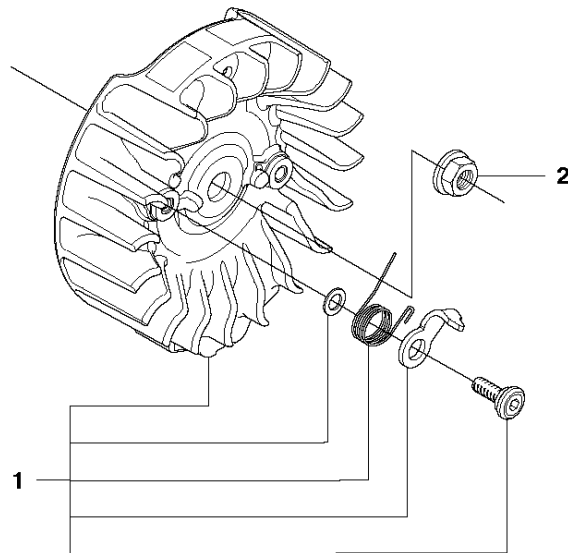

E CS450
IGNITION SYSTEM

IGNITION SYSTEM

CS450, 966631713, 966631715, 966631718 from 2011-07 -

Ref	Part No	Description	Remark	QTY KIT
1	544 11 18-01	FLYWHEEL ASSY		1
2	503 22 04-01	NUT		1
3	576 70 56-02	IGNITION MODULE		1
4	510 10 15-01	WIRING ASSY		1
5	503 20 02-20	SCREW IHSCFM		2