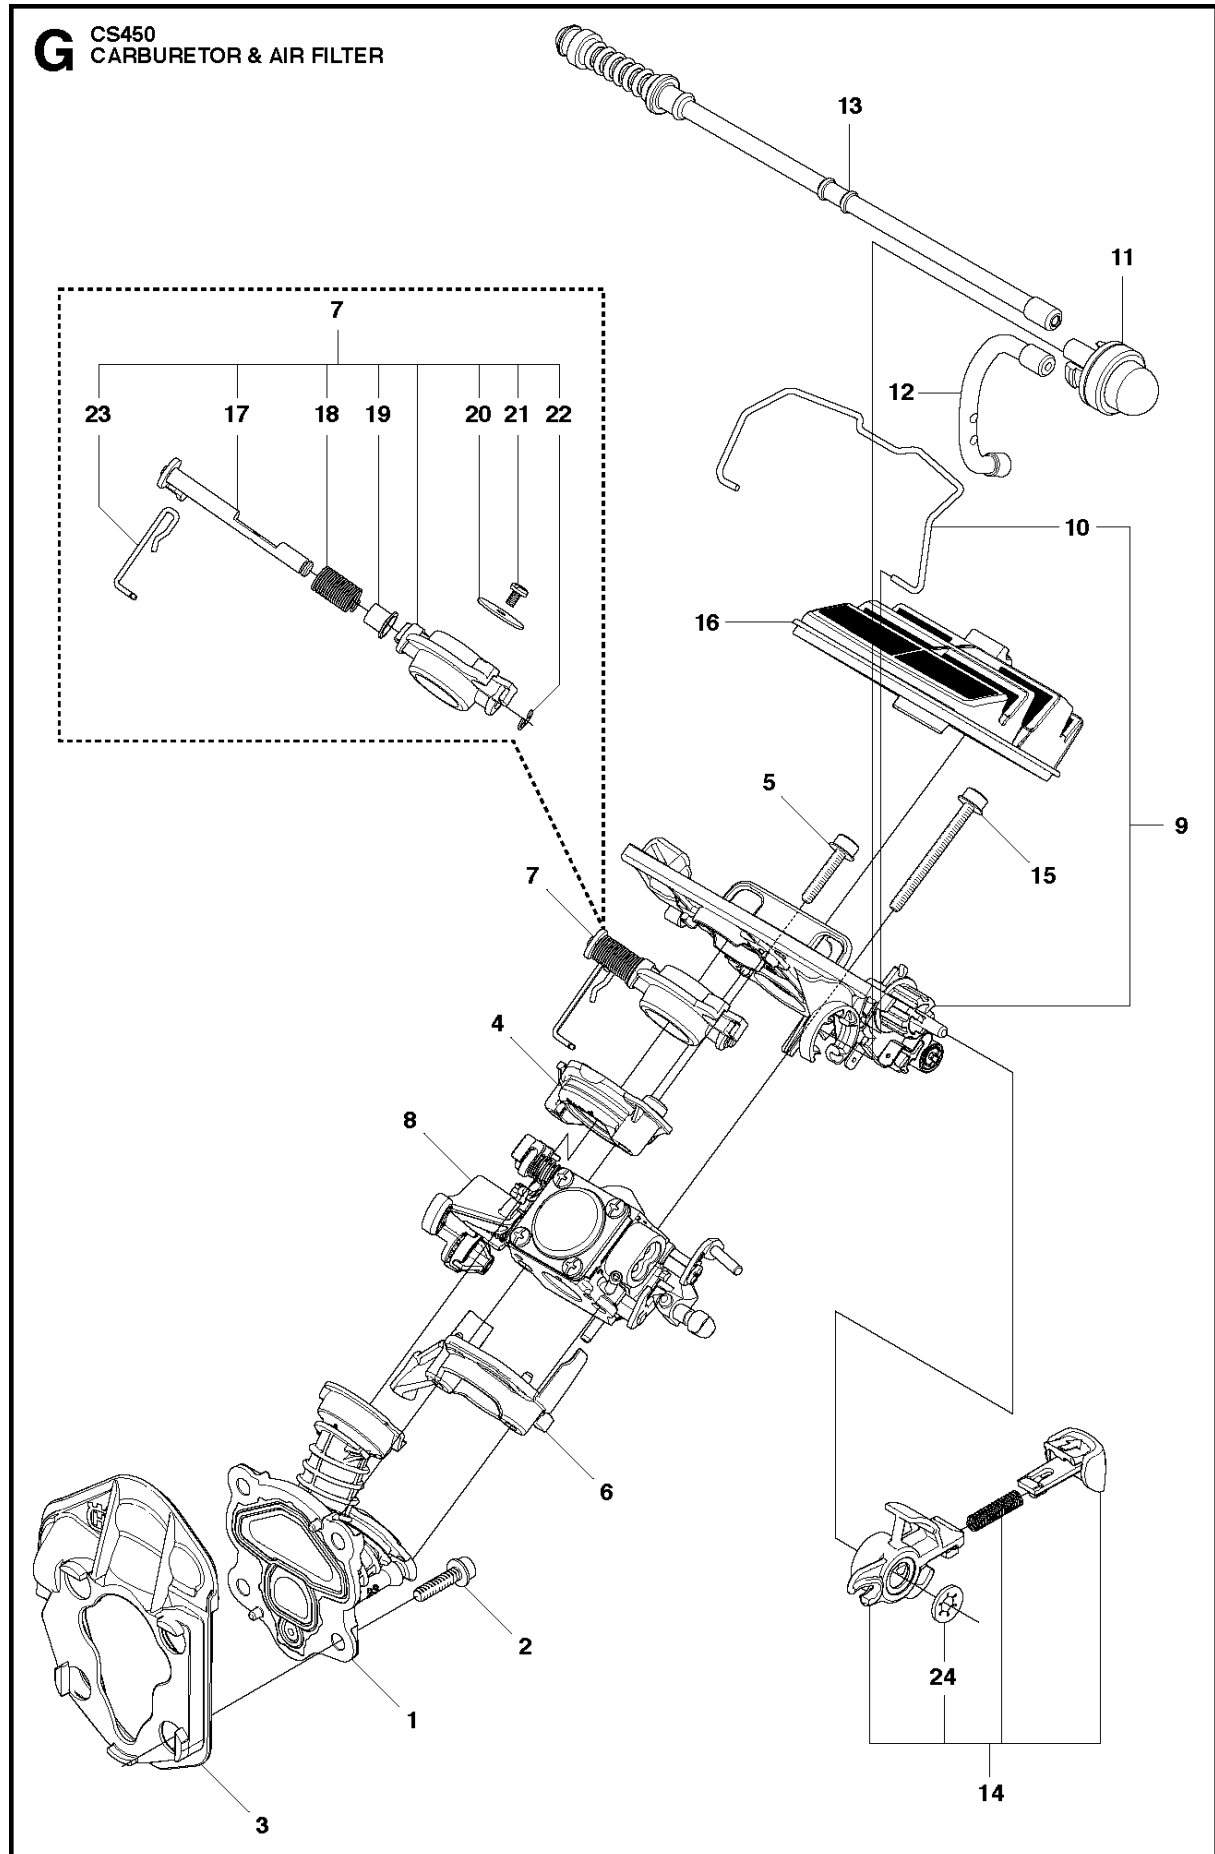

SPARE PARTS LIST

CHAIN SAWS

CS450, 966631713, 966631715,
966631718 from 2011-07 -

P CS450
ACCESSORIES

ACCESSORIES

CS450, 966631713, 966631715, 966631718 from 2011-07 -

Ref	Part No	Description	Remark	QTY KIT
1	576 86 59-02	COMBINATION WRENCH		1

N CS450
CARBURETOR

ZAMA C1M -EL37B

CARBURETOR

CS450, 966631713, 966631715, 966631718 from 2011-07 -

Ref	Part No	Description	Remark	QTY KIT
1	506 45 04-01	CARBURETTOR		1
2	578 86 51-01	KIT		1
3	502 08 02-01	GASKET KIT		1

CARBURETOR & AIR FILTER

CS450, 966631713, 966631715, 966631718 from 2011-07 -

Ref	Part No	Description	Remark	QTY	KIT
1	544 08 23-01	PIPE ASSY		1	
2	503 20 02-16	SCREW IHSCFM		4	
3	544 08 38-02	INTERMEDATE WALL		1	
4	544 08 40-01	FLANGE		1	
5	503 21 07-25	SCREW IHSCFT		2	
6	544 08 41-01	FLANGE		1	
7	544 14 82-01	THROTTLE		1	
8	506 45 04-01	CARBURETTOR		1	
9	504 00 34-01	FILTER HOLDER		1	
10	544 23 14-01	SHACKLE		1	9
11	503 93 66-01	PRIMER HOUSING		1	
12	544 40 19-01	HOSE		1	
13	544 12 97-01	RETURN HOSE		1	
14	544 35 99-04	CONTROL		1	
15	503 21 07-50	SCREW IHSCFT		2	
16	544 08 08-01	AIR FILTER		1	
16	544 08 08-02	AIR FILTER		1	
16	544 08 08-03	AIR FILTER		1	
17	502 08 10-01	SHAFT ASSY		1	7
18	502 08 11-01	SPRING		1	7
19	502 08 08-01	COLLAR		1	7
20	502 08 12-01	VALVE		1	7
21	503 48 18-01	SCREW		1	7
22	537 38 52-01	CLIP		1	7
23	502 08 09-01	ROD		1	7
24	735 58 30-00	WASHER		1	14

B CS450
CLUTCH & OIL PUMP

CLUTCH & OIL PUMP

CS450, 966631713, 966631715, 966631718 from 2011-07 -

Ref	Part No	Description	Remark	QTY	KIT
1	537 11 05-03	CLUTCH ASSY		1	
2	537 35 91-01	CLUTCH SPRING		2	1
3	503 87 30-72	CLUTCH DRUM		1	
4	503 25 52-01	NEEDLE BEARING		1	3
5	503 93 18-01	PUMP PINION		1	
6	540 05 79-01	PUMP PISTON		1	
7	537 15 48-01	PUMP CYLINDER		1	
8	544 08 42-01	OIL HOSE		1	