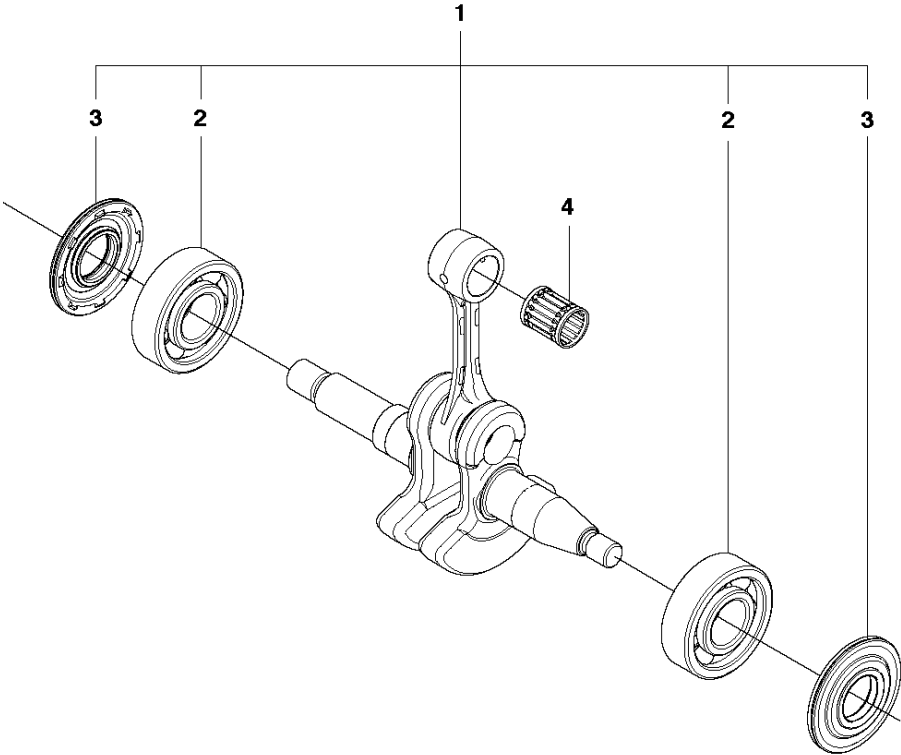

J CS450
CRANKSHAFT

CRANKSHAFT

CS450, 966631713, 966631715, 966631718 from 2011-07 -

Ref	Part No	Description	Remark	QTY	KIT
1	525 60 50-01	CRANKSHAFT ASSY		1	
2	544 06 20-01	BEARING		2	1
3	544 01 38-01	SEALING		2	1
4	503 25 63-01	NEEDLE BEARING		1