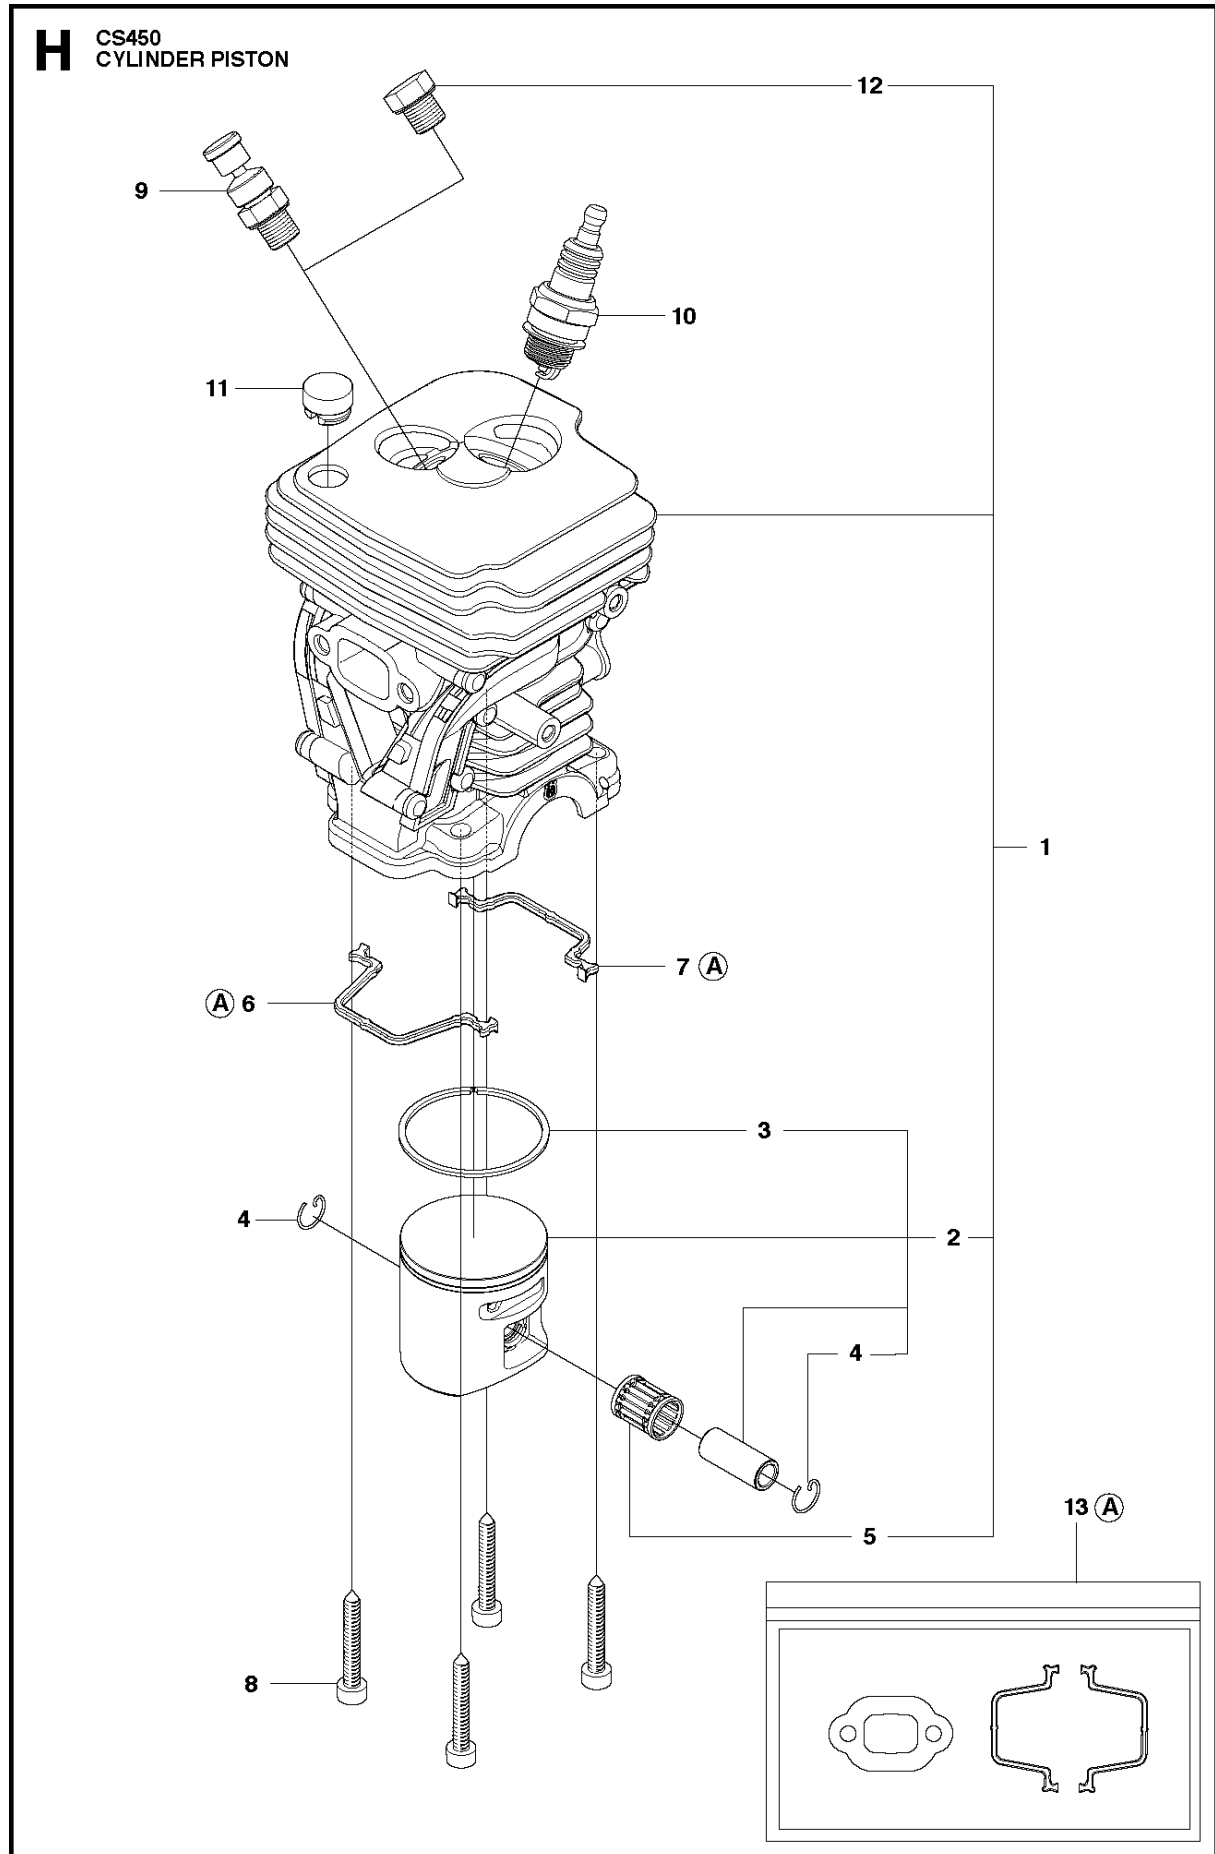

CYLINDER PISTON

CS450, 966631713, 966631715, 966631718 from 2011-07 -

Ref	Part No	Description	Remark	QTY	KIT
1	544 11 99-03	CYLINDER		1	
2	544 08 84-03	PISTON ASSY		1	1
3	537 40 11-01	PISTON RING		1	1, 2
4	737 44 10-00	SNAP RING		2	1, 2
5	503 25 63-01	NEEDLE BEARING		1	1
6	544 10 87-01	GASKET		1	13
7	544 10 92-01	GASKET		1	13
8	503 20 05-27	SCREW IHSCM		4	
9	544 87 07-01	DECOMPRESSION VALVE		1	
10	503 23 51-11	SPARK PLUG		1	
11	540 05 73-01	SUPPORT		1	
12	503 55 22-01	PLUG		1	1
13	544 97 20-01	GASKET KIT		1