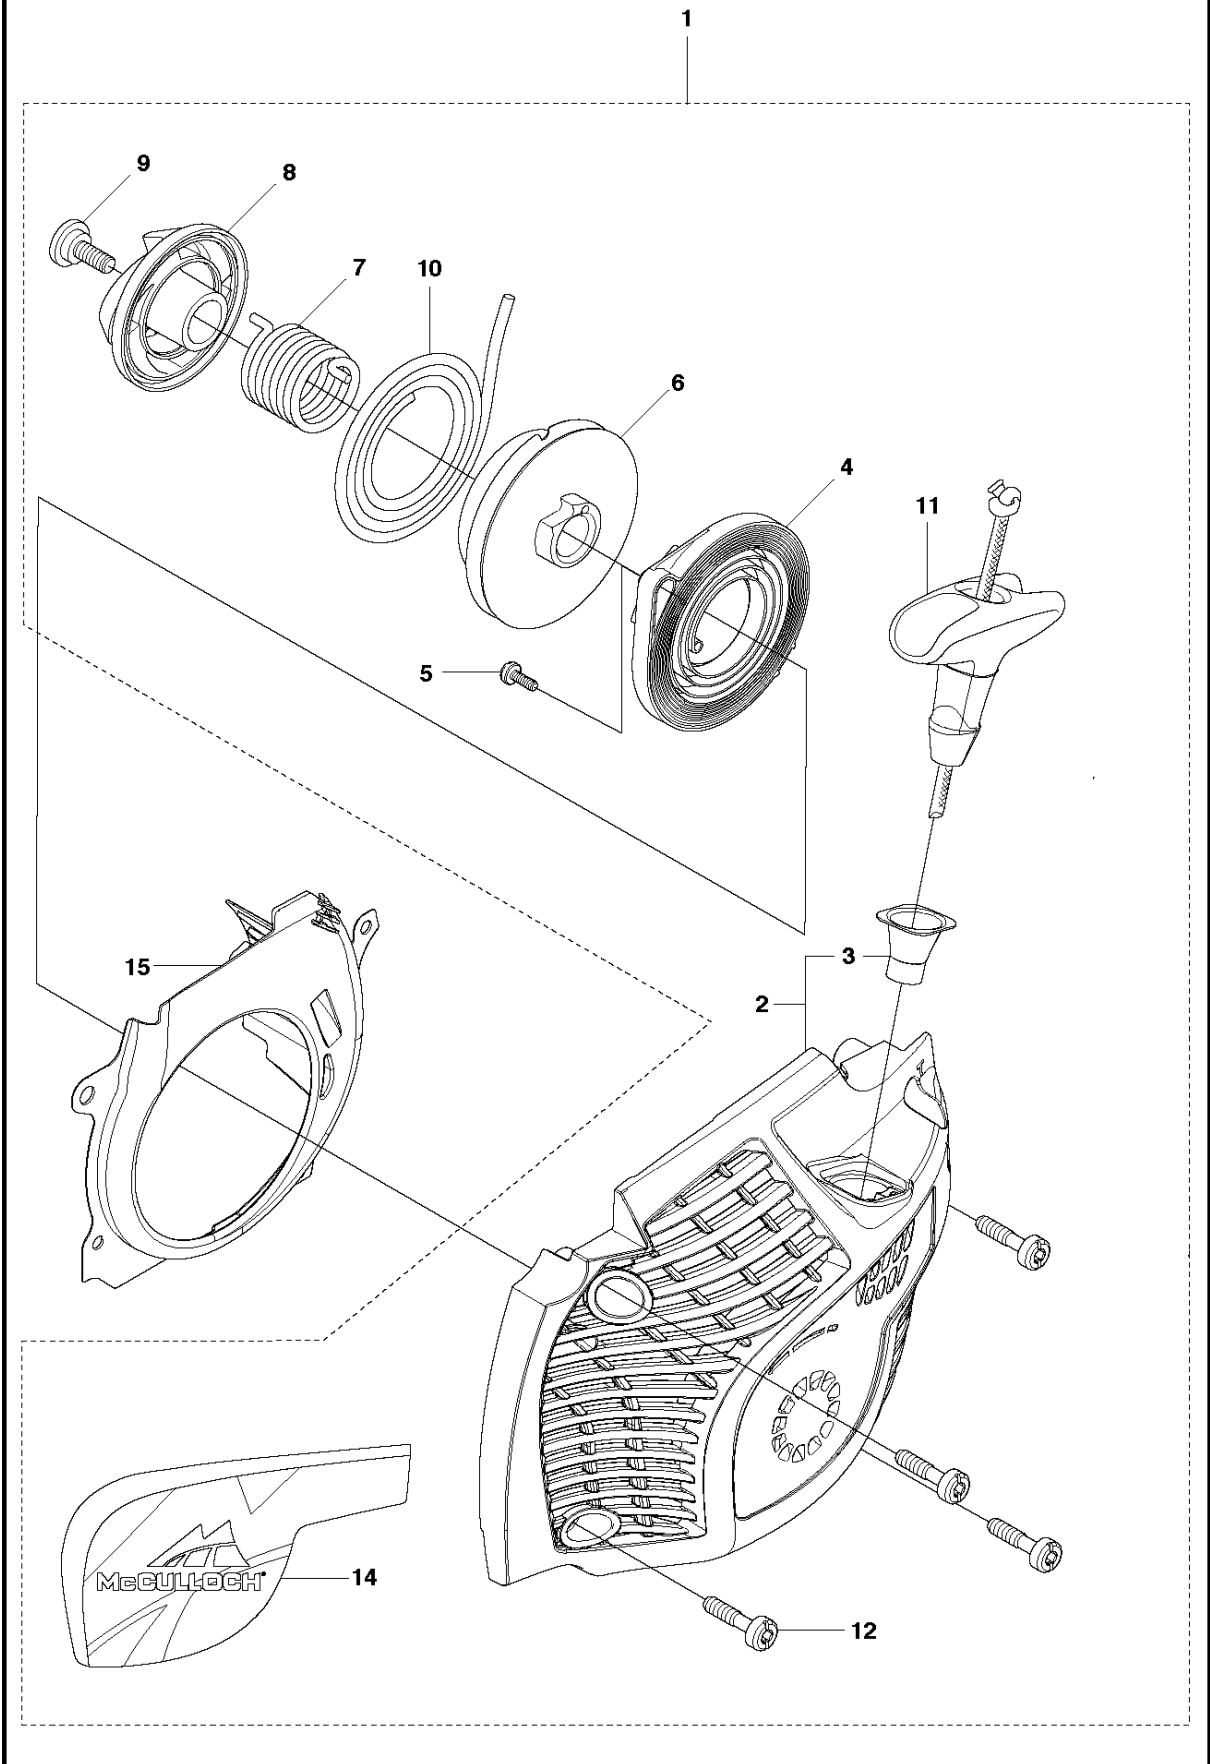

D CS450
STARTER

STARTER

CS450, 966631713, 966631715, 966631718 from 2011-07 -

Ref	Part No	Description	Remark	QTY	KIT
1	576 27 08-02	STARTER ASSY		1	
2	576 27 09-01	STARTER HOUSING		1	1
3	537 28 32-01	REINFORCEMENT SLEEVE		1	1, 2
4	540 05 75-02	SPRING CASSETTE ASSY		1	1
5	503 21 28-10	SCREW CCRPANT		2	1
6	537 42 32-01	STARTER PULLEY		1	1
7	537 42 34-01	SPRING		1	1
8	537 42 33-01	DRIVER		1	1
9	537 42 66-01	SCREW		1	1
10	505 30 51-25	STARTER CORD		1	1
11	576 37 46-01	STARTER HANDLE		1	1
12	503 21 73-21	SCREW		4	1
14	576 38 18-01	DECAL		1	1
15	576 27 10-01	AIR BAFFLE		1	