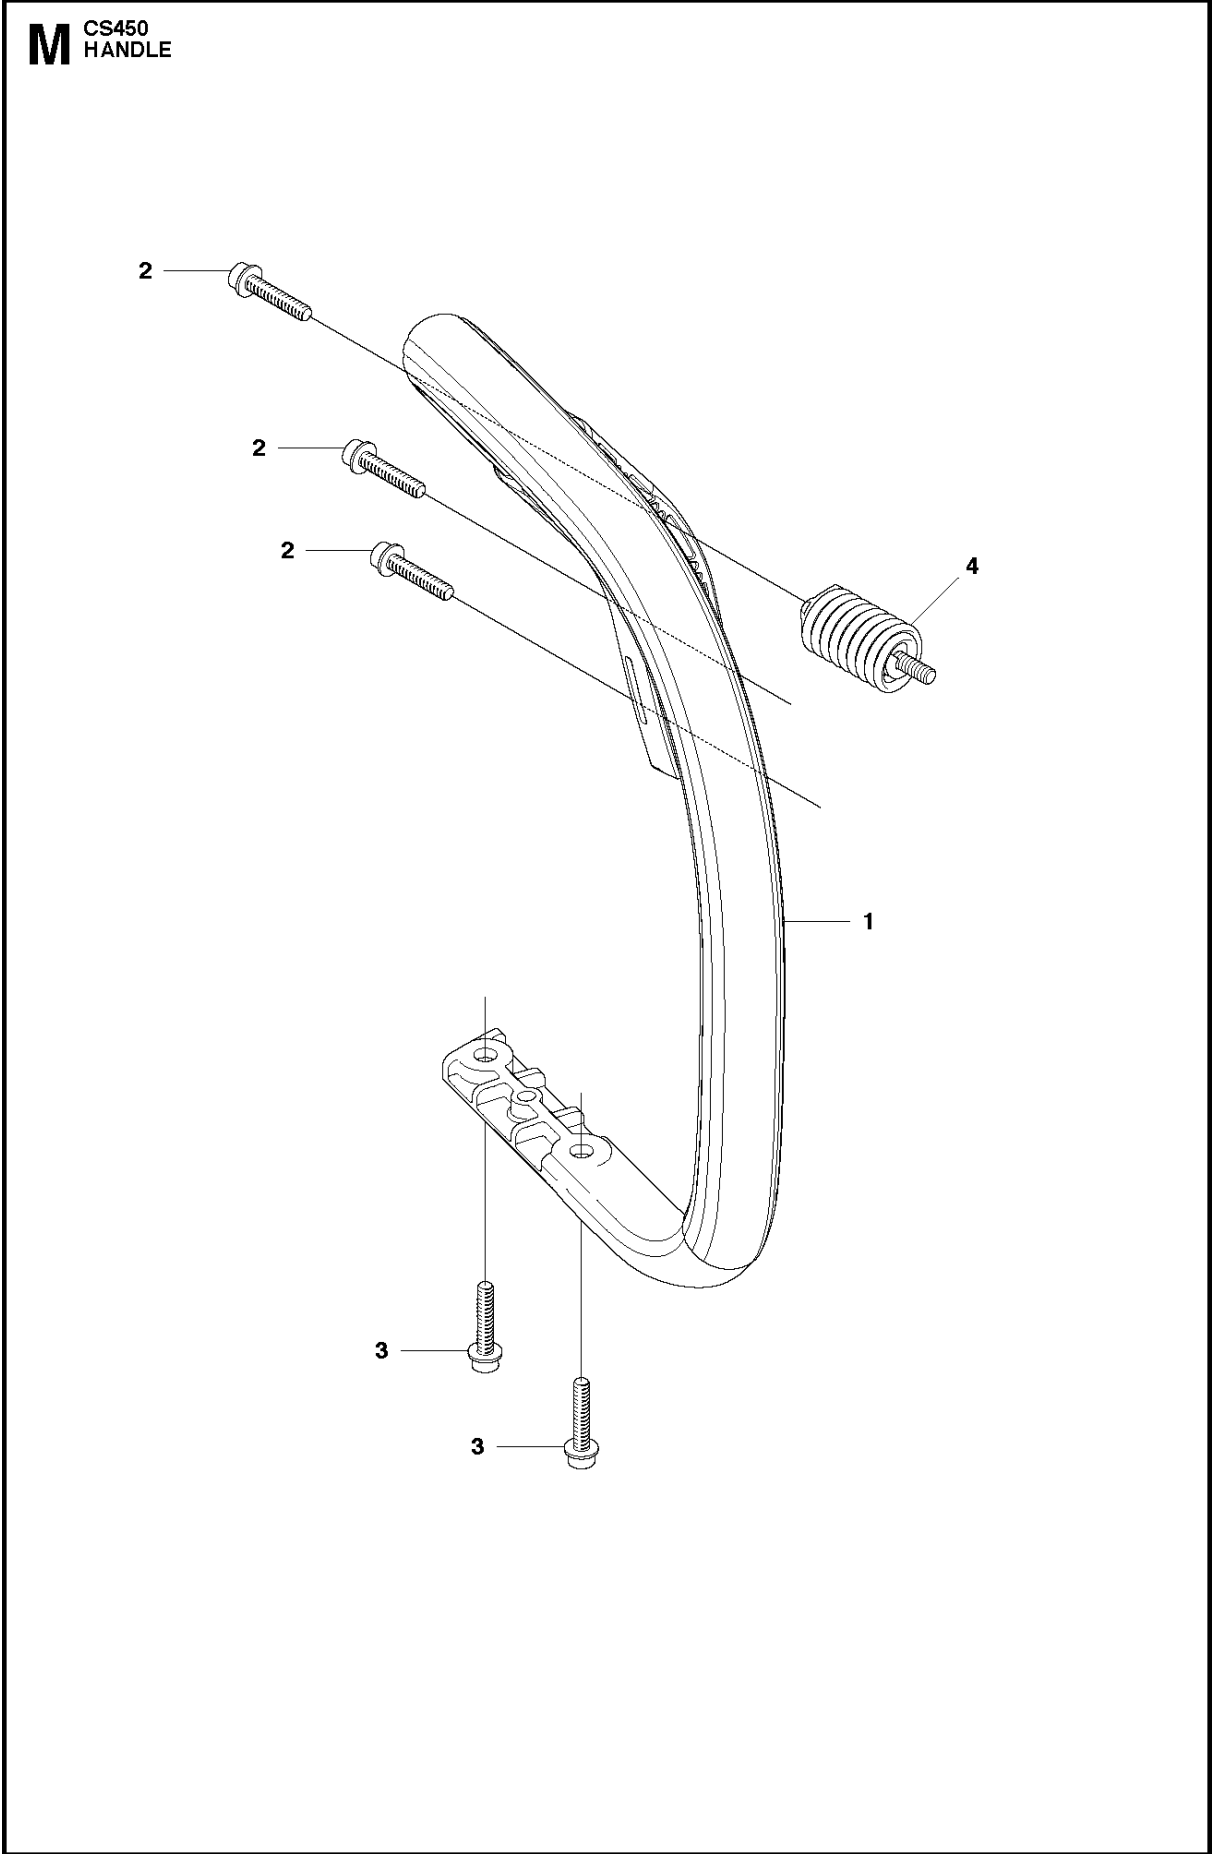

HANDLE

CS450, 966631713, 966631715, 966631718 from 2011-07 -

Ref	Part No	Description	Remark	QTY KIT
1	502 30 08-01	FRONT HANDLE		1
2	544 31 62-01	SCREW IHSCT		3
3	503 21 02-70	SCREW IHSCT		2
4	503 89 83-01	ANTIVIBRATION ELEMENT		1