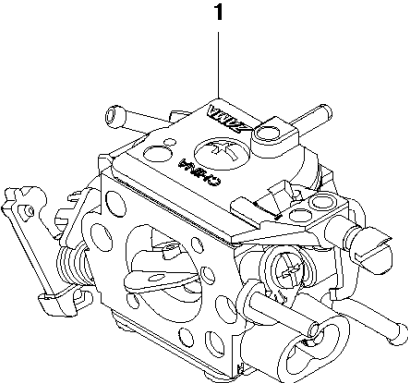

SPARE PARTS LIST

CHAIN SAWS

CS450, 966631713, 966631715,
966631718 from 2011-07 -

P CS450
ACCESSORIES

ACCESSORIES

CS450, 966631713, 966631715, 966631718 from 2011-07 -

Ref	Part No	Description	Remark	QTY KIT
1	576 86 59-02	COMBINATION WRENCH		1

N CS450
CARBURETOR

ZAMA C1M -EL37B

CARBURETOR

CS450, 966631713, 966631715, 966631718 from 2011-07 -

Ref	Part No	Description	Remark	QTY KIT
1	506 45 04-01	CARBURETTOR		1
2	578 86 51-01	KIT		1
3	502 08 02-01	GASKET KIT		1

CARBURETOR & AIR FILTER

CS450, 966631713, 966631715, 966631718 from 2011-07 -

Ref	Part No	Description	Remark	QTY	KIT
1	544 08 23-01	PIPE ASSY		1	
2	503 20 02-16	SCREW IHSCFM		4	
3	544 08 38-02	INTERMEDATE WALL		1	
4	544 08 40-01	FLANGE		1	
5	503 21 07-25	SCREW IHSCFT		2	
6	544 08 41-01	FLANGE		1	
7	544 14 82-01	THROTTLE		1	
8	506 45 04-01	CARBURETTOR		1	
9	504 00 34-01	FILTER HOLDER		1	
10	544 23 14-01	SHACKLE		1	9
11	503 93 66-01	PRIMER HOUSING		1	
12	544 40 19-01	HOSE		1	
13	544 12 97-01	RETURN HOSE		1	
14	544 35 99-04	CONTROL		1	
15	503 21 07-50	SCREW IHSCFT		2	
16	544 08 08-01	AIR FILTER		1	
16	544 08 08-02	AIR FILTER		1	
16	544 08 08-03	AIR FILTER		1	
17	502 08 10-01	SHAFT ASSY		1	7
18	502 08 11-01	SPRING		1	7
19	502 08 08-01	COLLAR		1	7
20	502 08 12-01	VALVE		1	7
21	503 48 18-01	SCREW		1	7
22	537 38 52-01	CLIP		1	7
23	502 08 09-01	ROD		1	7
24	735 58 30-00	WASHER		1	14

B CS450
CLUTCH & OIL PUMP

CLUTCH & OIL PUMP

CS450, 966631713, 966631715, 966631718 from 2011-07 -

Ref	Part No	Description	Remark	QTY	KIT
1	537 11 05-03	CLUTCH ASSY		1	
2	537 35 91-01	CLUTCH SPRING		2	1
3	503 87 30-72	CLUTCH DRUM		1	
4	503 25 52-01	NEEDLE BEARING		1	3
5	503 93 18-01	PUMP PINION		1	
6	540 05 79-01	PUMP PISTON		1	
7	537 15 48-01	PUMP CYLINDER		1	
8	544 08 42-01	OIL HOSE		1	