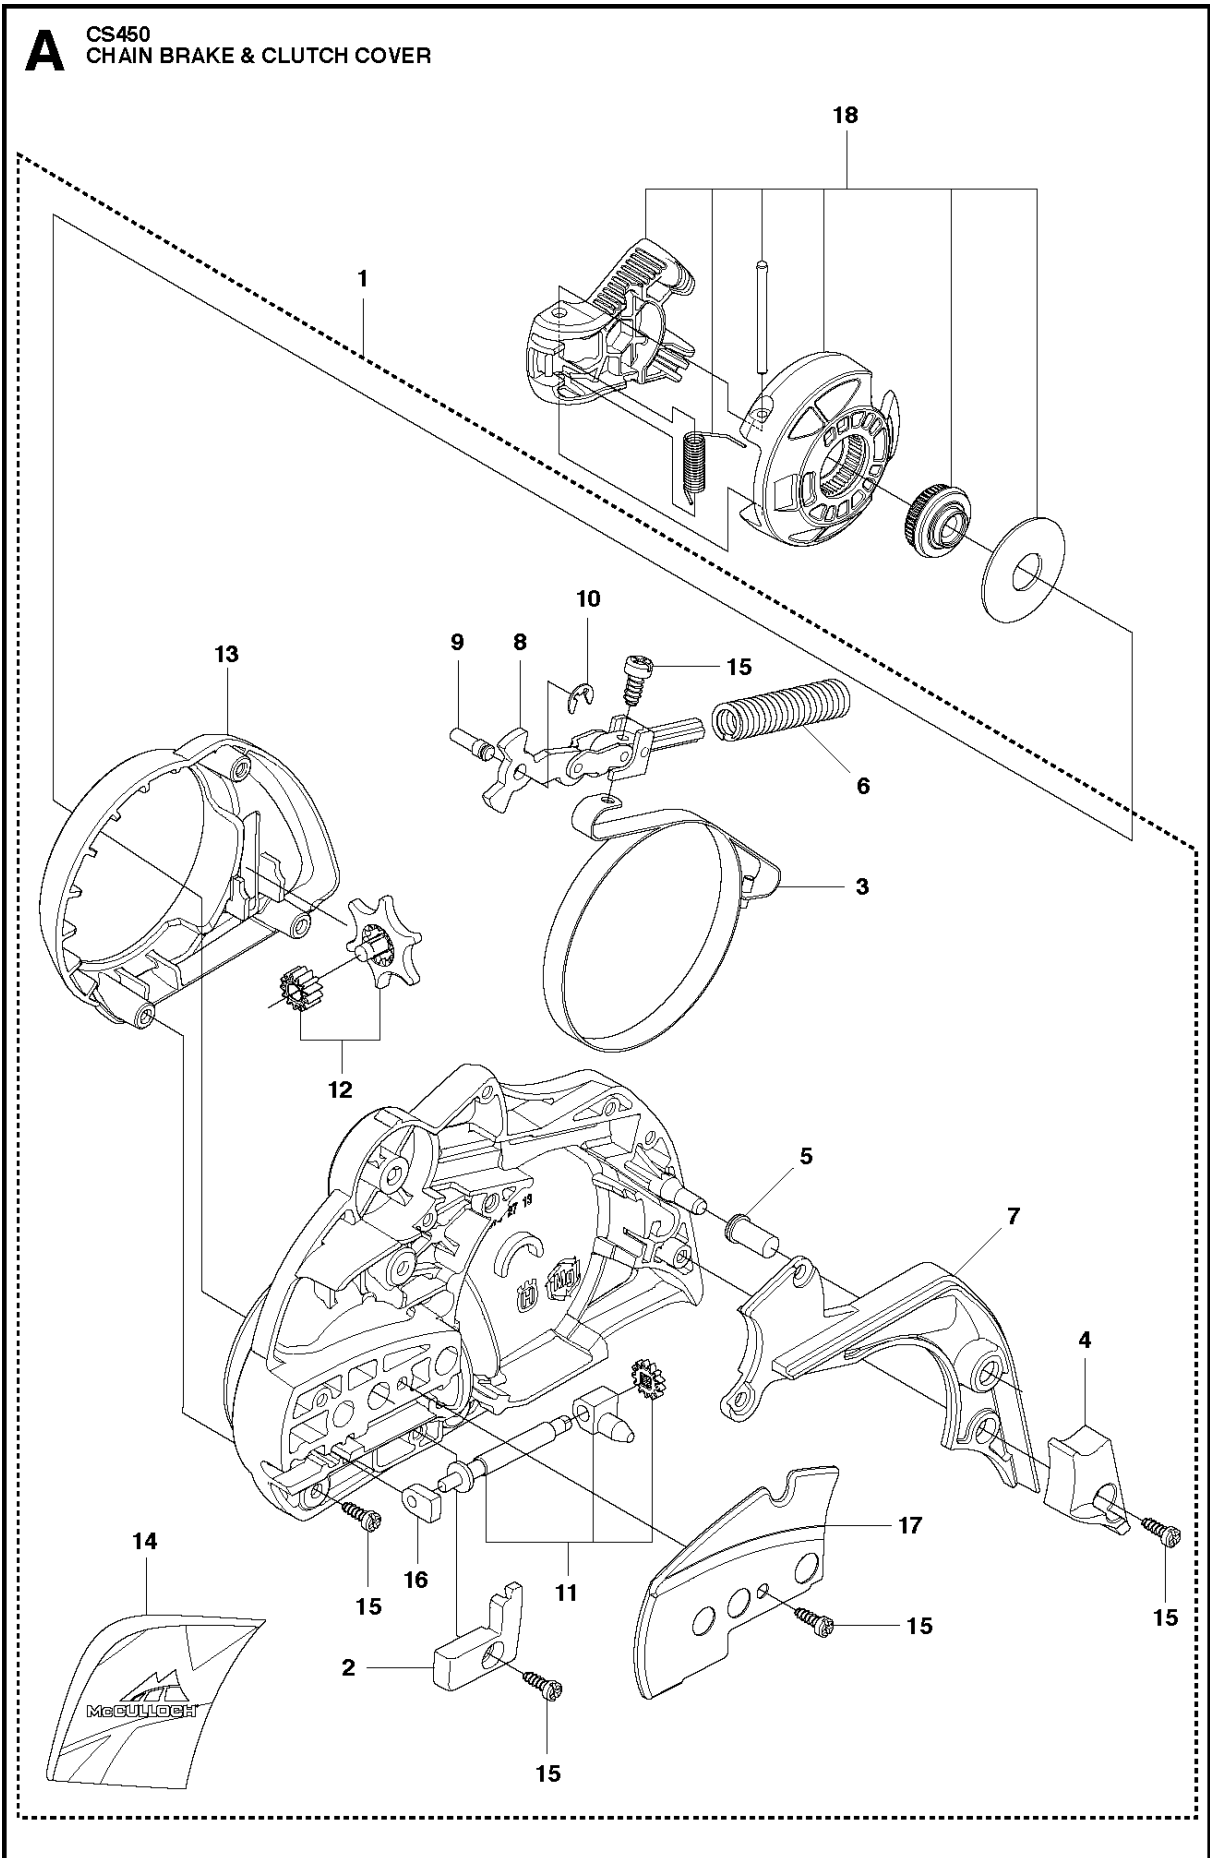

CHAIN BRAKE & CLUTCH COVER

CS450, 966631713, 966631715, 966631718 from 2011-07 -

Ref	Part No	Description	Remark	QTY	KIT
1	576 27 12-01	CLUTCH COVER ASSY		1	
2	504 54 28-01	COVER LID		1	1
3	537 04 30-01	BRAKE BAND ASSY		1	1
4	544 08 30-01	WEAR PROTECTION		1	1
5	503 85 52-01	GUIDE BUSHING		1	1
6	503 46 59-01	BRAKE SPRING		1	1
7	544 08 29-01	COVER LID		1	1
8	503 89 08-02	KNEE JOINT ASSY		1	1
9	503 89 29-01	PIN KNEE-JOINT		1	1
10	735 31 08-20	E-CLIP		1	1
11	502 49 32-01	CHAIN TENSIONER		1	1
12	537 34 72-01	CHAIN TENSIONER		1	1
13	576 27 47-01	HEAT SHIELD		1	1
14	576 38 19-01	DECAL		1	1
15	503 21 70-10	SCREW CCRPANT		5	1
16	525 35 43-01	BEARING SLEEVE		1	1
17	544 25 05-01	WEAR PLATE		1	1
18	537 34 78-01	KNOB		1