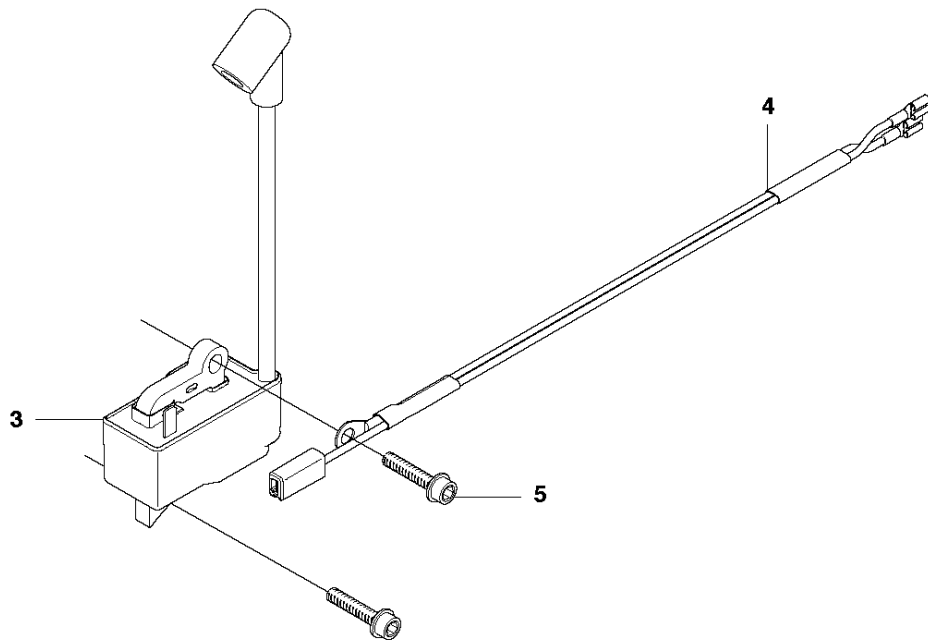

E CS450
IGNITION SYSTEM

IGNITION SYSTEM

CS450, 966631713, 966631715, 966631718 from 2011-07 -

Ref	Part No	Description	Remark	QTY KIT
1	544 11 18-01	FLYWHEEL ASSY		1
2	503 22 04-01	NUT		1
3	576 70 56-02	IGNITION MODULE		1
4	510 10 15-01	WIRING ASSY		1
5	503 20 02-20	SCREW IHSCFM		2