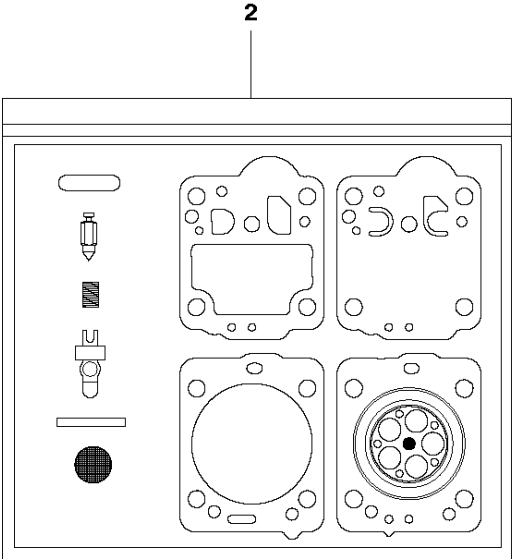

SPARE PARTS LIST

CHAIN SAWS

CS450, 966631713, 966631715,
966631718 from 2011-07 -

P CS450
ACCESSORIES

ACCESSORIES

CS450, 966631713, 966631715, 966631718 from 2011-07 -

Ref	Part No	Description	Remark	QTY KIT
1	576 86 59-02	COMBINATION WRENCH		1

N CS450
CARBURETOR

ZAMA C1M -EL37B

CARBURETOR

CS450, 966631713, 966631715, 966631718 from 2011-07 -

Ref	Part No	Description	Remark	QTY KIT
1	506 45 04-01	CARBURETTOR		1
2	578 86 51-01	KIT		1
3	502 08 02-01	GASKET KIT		1

CARBURETOR & AIR FILTER

CS450, 966631713, 966631715, 966631718 from 2011-07 -

Ref	Part No	Description	Remark	QTY	KIT
1	544 08 23-01	PIPE ASSY		1	
2	503 20 02-16	SCREW IHSCFM		4	
3	544 08 38-02	INTERMEDATE WALL		1	
4	544 08 40-01	FLANGE		1	
5	503 21 07-25	SCREW IHSCFT		2	
6	544 08 41-01	FLANGE		1	
7	544 14 82-01	THROTTLE		1	
8	506 45 04-01	CARBURETTOR		1	
9	504 00 34-01	FILTER HOLDER		1	
10	544 23 14-01	SHACKLE		1	9
11	503 93 66-01	PRIMER HOUSING		1	
12	544 40 19-01	HOSE		1	
13	544 12 97-01	RETURN HOSE		1	
14	544 35 99-04	CONTROL		1	
15	503 21 07-50	SCREW IHSCFT		2	
16	544 08 08-01	AIR FILTER		1	
16	544 08 08-02	AIR FILTER		1	
16	544 08 08-03	AIR FILTER		1	
17	502 08 10-01	SHAFT ASSY		1	7
18	502 08 11-01	SPRING		1	7
19	502 08 08-01	COLLAR		1	7
20	502 08 12-01	VALVE		1	7
21	503 48 18-01	SCREW		1	7
22	537 38 52-01	CLIP		1	7
23	502 08 09-01	ROD		1	7
24	735 58 30-00	WASHER		1	14