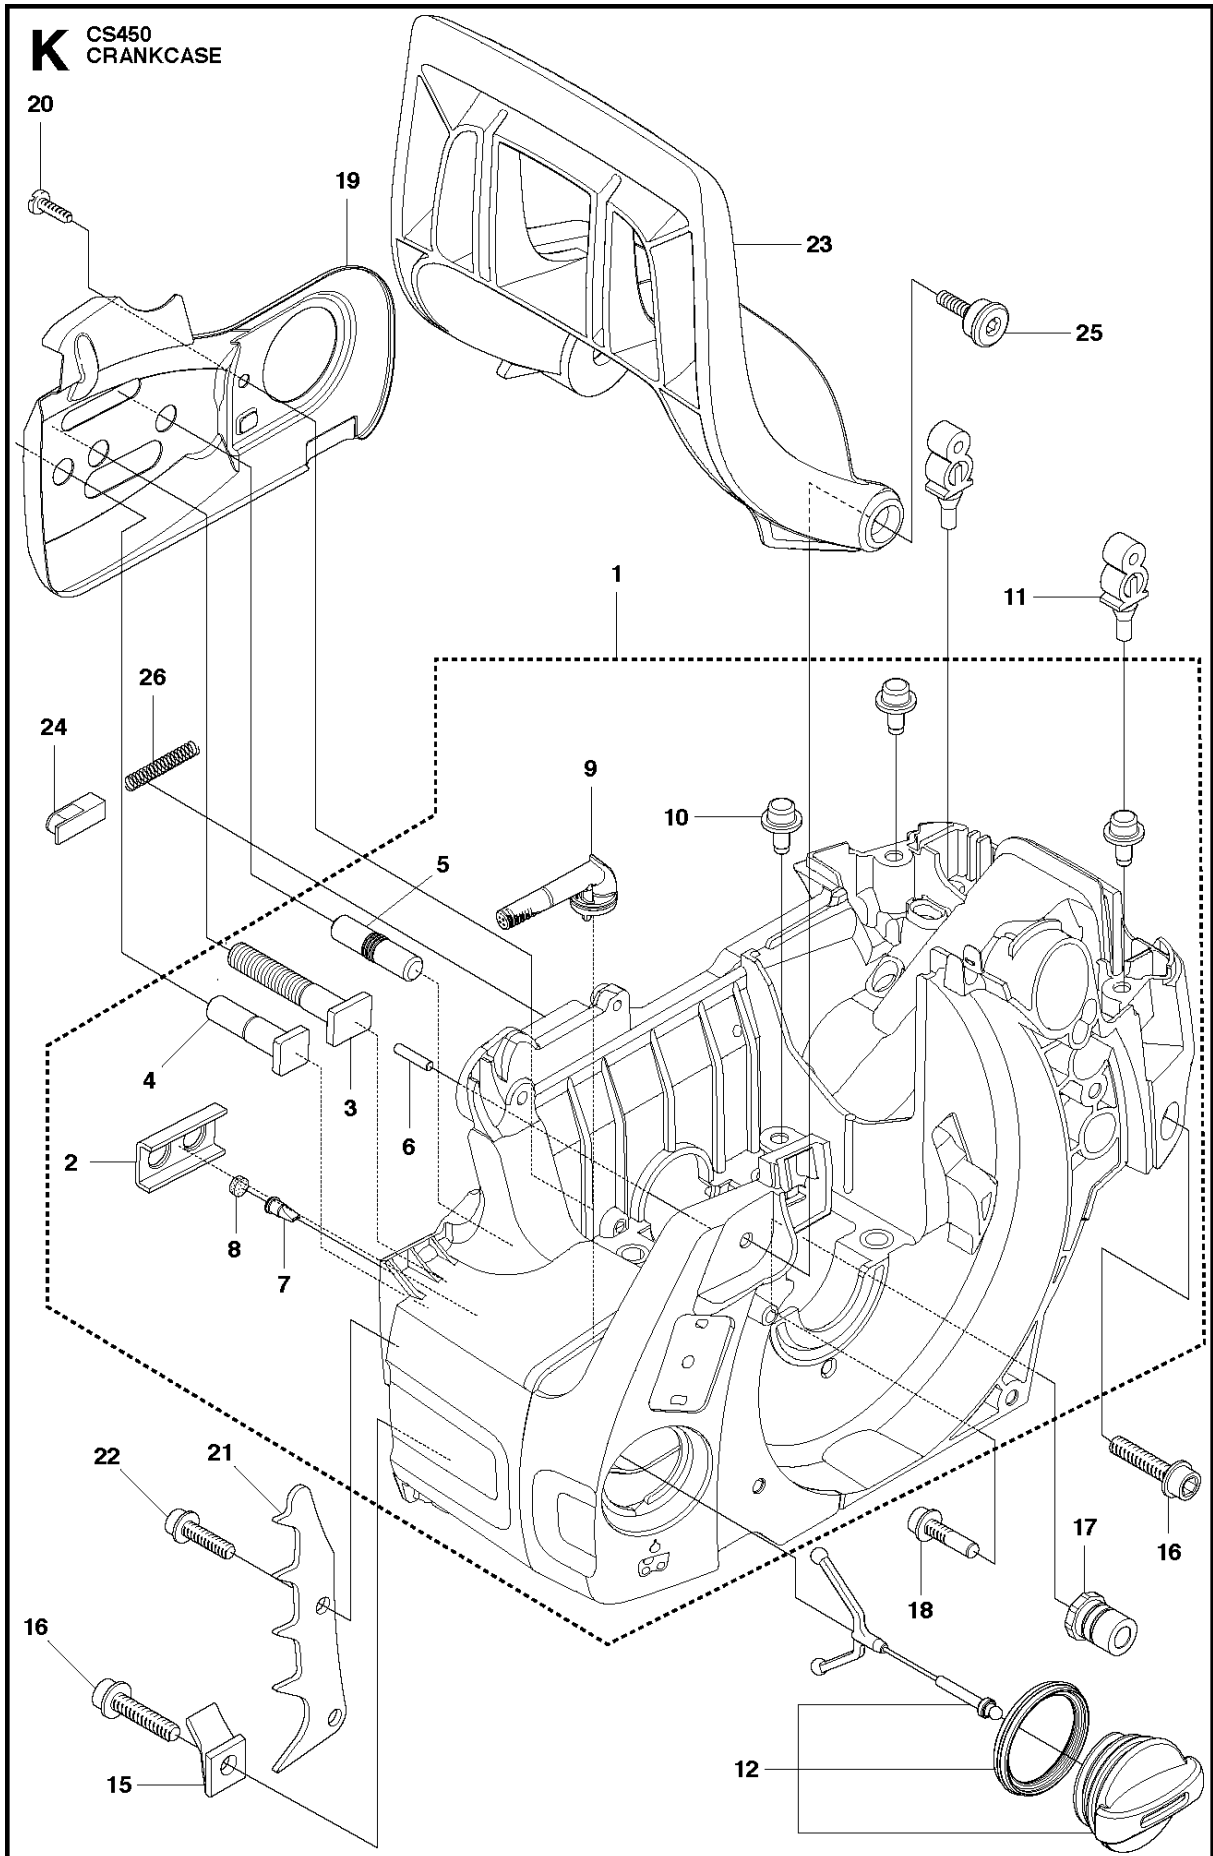

B CS450
CLUTCH & OIL PUMP

CLUTCH & OIL PUMP

CS450, 966631713, 966631715, 966631718 from 2011-07 -

Ref	Part No	Description	Remark	QTY	KIT
1	537 11 05-03	CLUTCH ASSY		1	
2	537 35 91-01	CLUTCH SPRING		2	1
3	503 87 30-72	CLUTCH DRUM		1	
4	503 25 52-01	NEEDLE BEARING		1	3
5	503 93 18-01	PUMP PINION		1	
6	540 05 79-01	PUMP PISTON		1	
7	537 15 48-01	PUMP CYLINDER		1	
8	544 08 42-01	OIL HOSE		1	