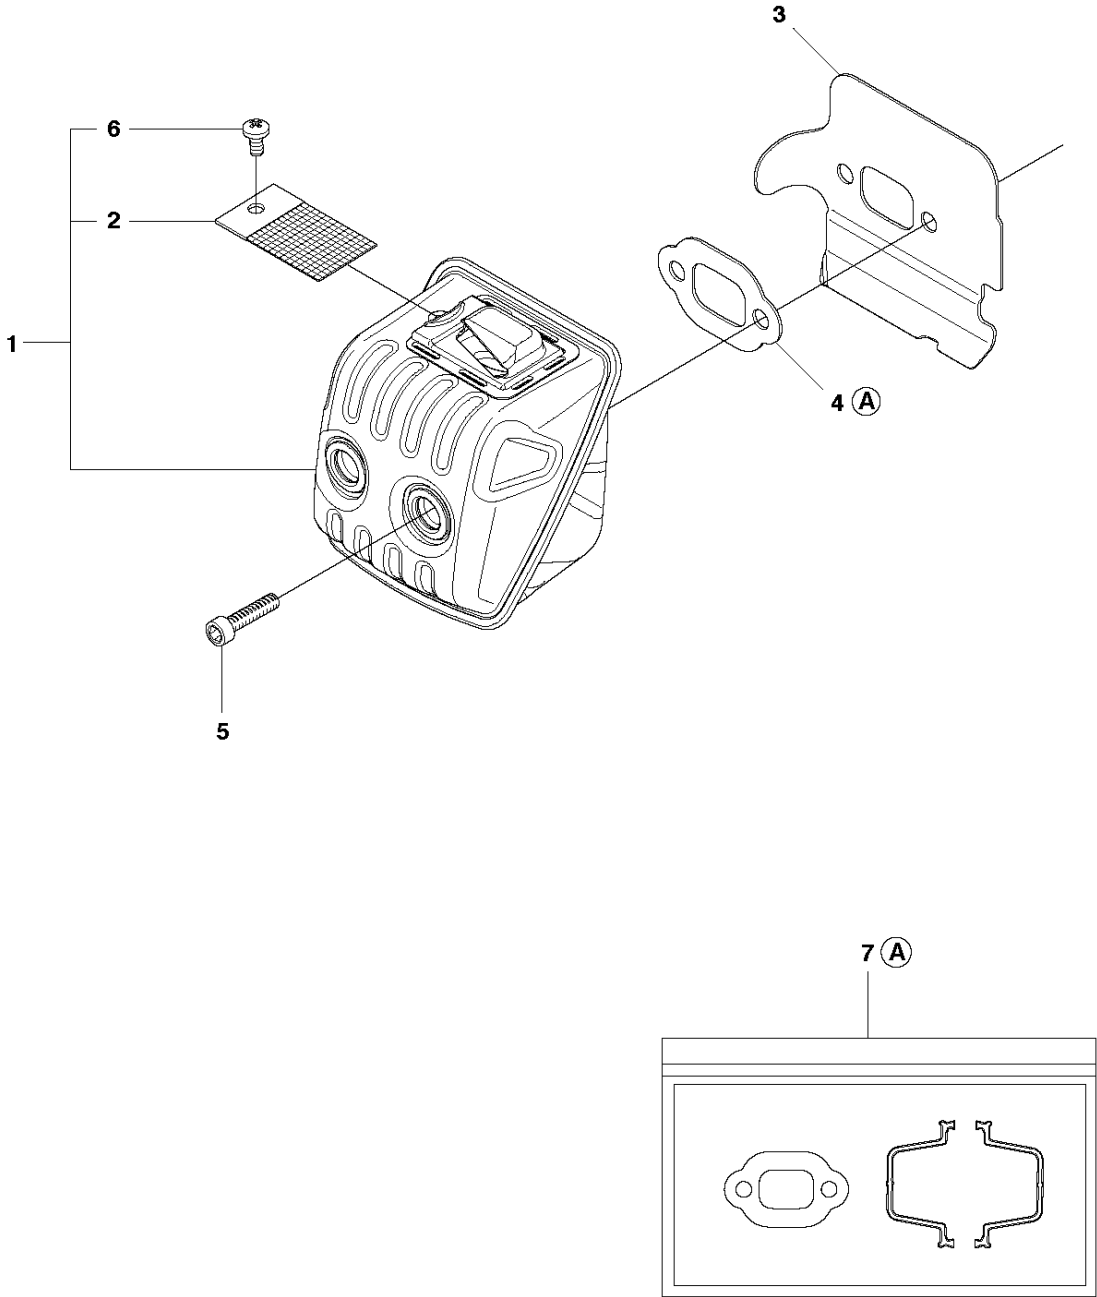

F CS450
MUFFLER

MUFFLER

CS450, 966631713, 966631715, 966631718 from 2011-07 -

Ref	Part No	Description	Remark	QTY	KIT
1	544 14 77-03	MUFFLER ASSY		1	
2	579 75 33-01	SCREEN		1	1
3	579 75 32-01	HEAT DEFLECTOR		1	
4	579 75 31-01	GASKET		1	7
5	725 53 68-55	SCREW IHSCM		2	
6	724 12 87-59	SCREW CRPANM		1	1
7	544 97 20-01	GASKET KIT		1