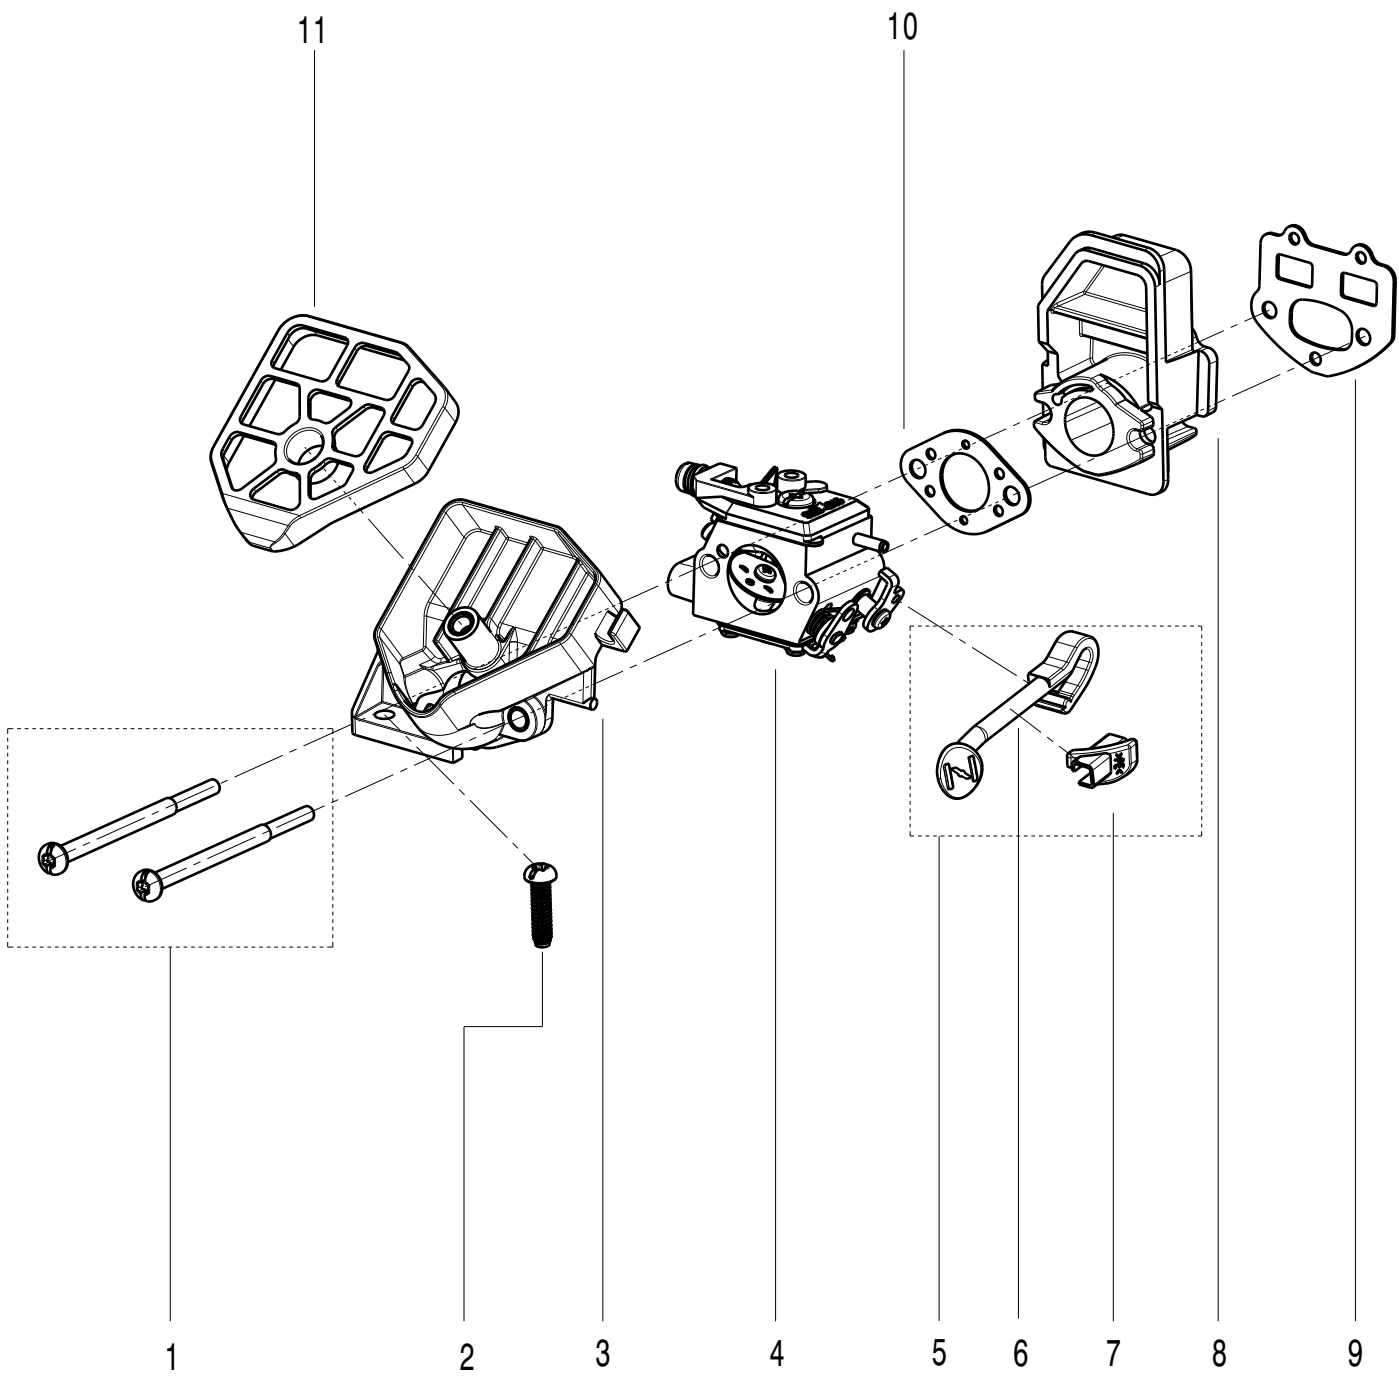

Positon	Article	Quantity	Description	Kit
1	574729901	2	Screw Carburettor	
2	574223901	1	Screw	
3	574729701	1	Airbox	
4	581302404	1	Carburettor	
5	582493201	1	Choke Assy HVA Blue	x
6		1	Choke	
7		1	Holder Choke	
8	574728201	1	Adapter	
9	574223501	1	Gasket adpater	
10	574223601	1	Gasket Carburettor	
11	574223702	1	Air Filter