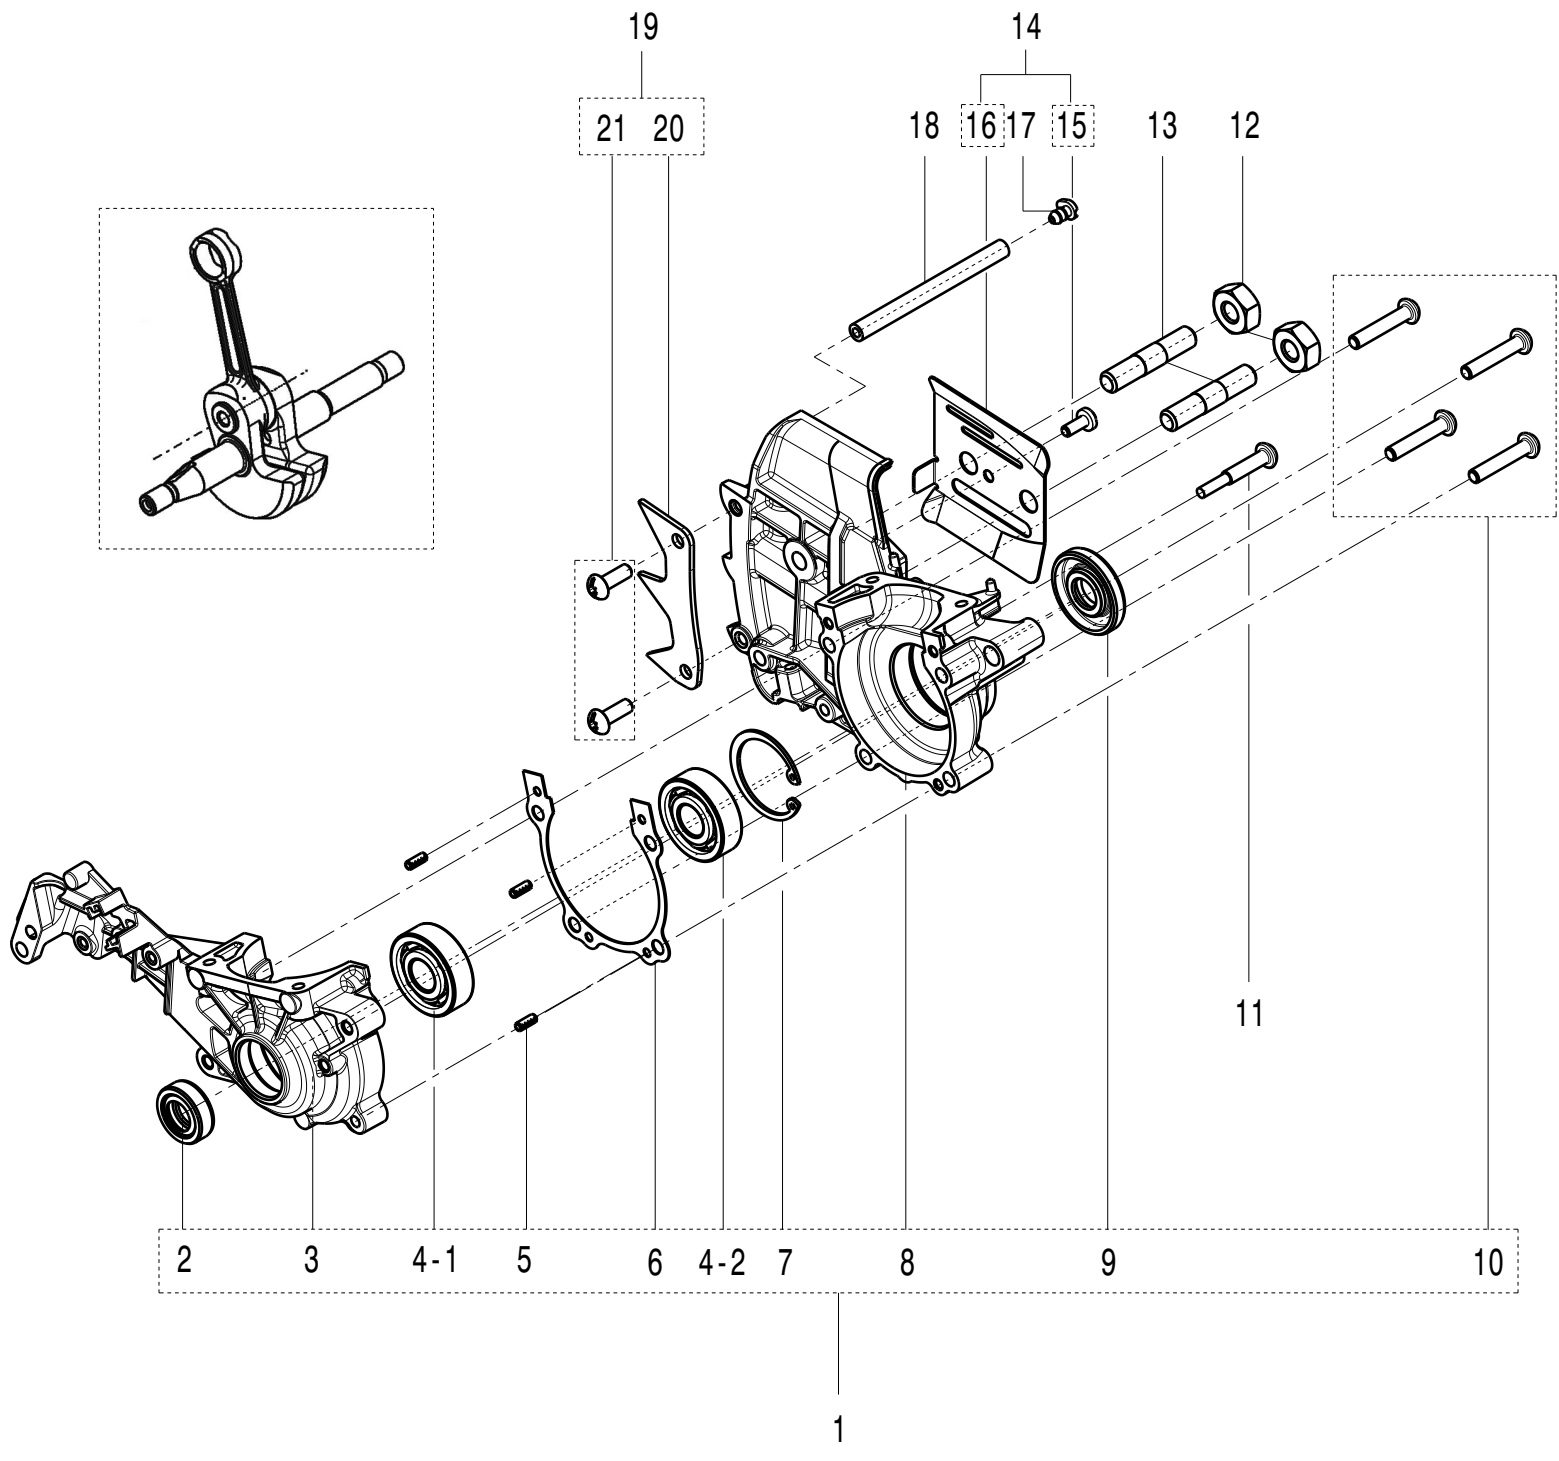

CRANKCASE ASS'Y

Position	Article	Quantity	Description	Kit
1	582629201	1	Short block ass'y	X
2		1	Seal ring	
3		1	Left crankcase machining	
4		2	Bearing	
5		3	Pin	
6		1	Gasket crankcase	
7		1	Circlip	
8		1	Right crankcase machining	
9		1	Seal ring,Bearing	
10		4	Screw crankcase	

11	574731101	1	Screw	
12	574225501	2	Nut	
13	574727001	2	Bolt	

14	582629401	1	Bar plate ass'y	X
15		1	Screw	
16		1	Bar plate	

17	574224601	1	Connector	
18	574224501	1	Oil pressure hose	

19	582629601	1	Timber spike ass'y	X
20		1	Spike	
21		2	Screw