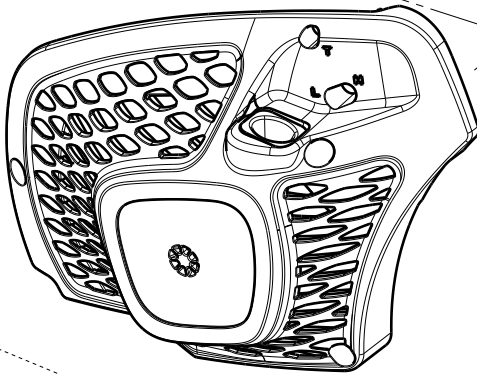

1

2

3

4

5

6

7

8

9

11

12

13

14

10