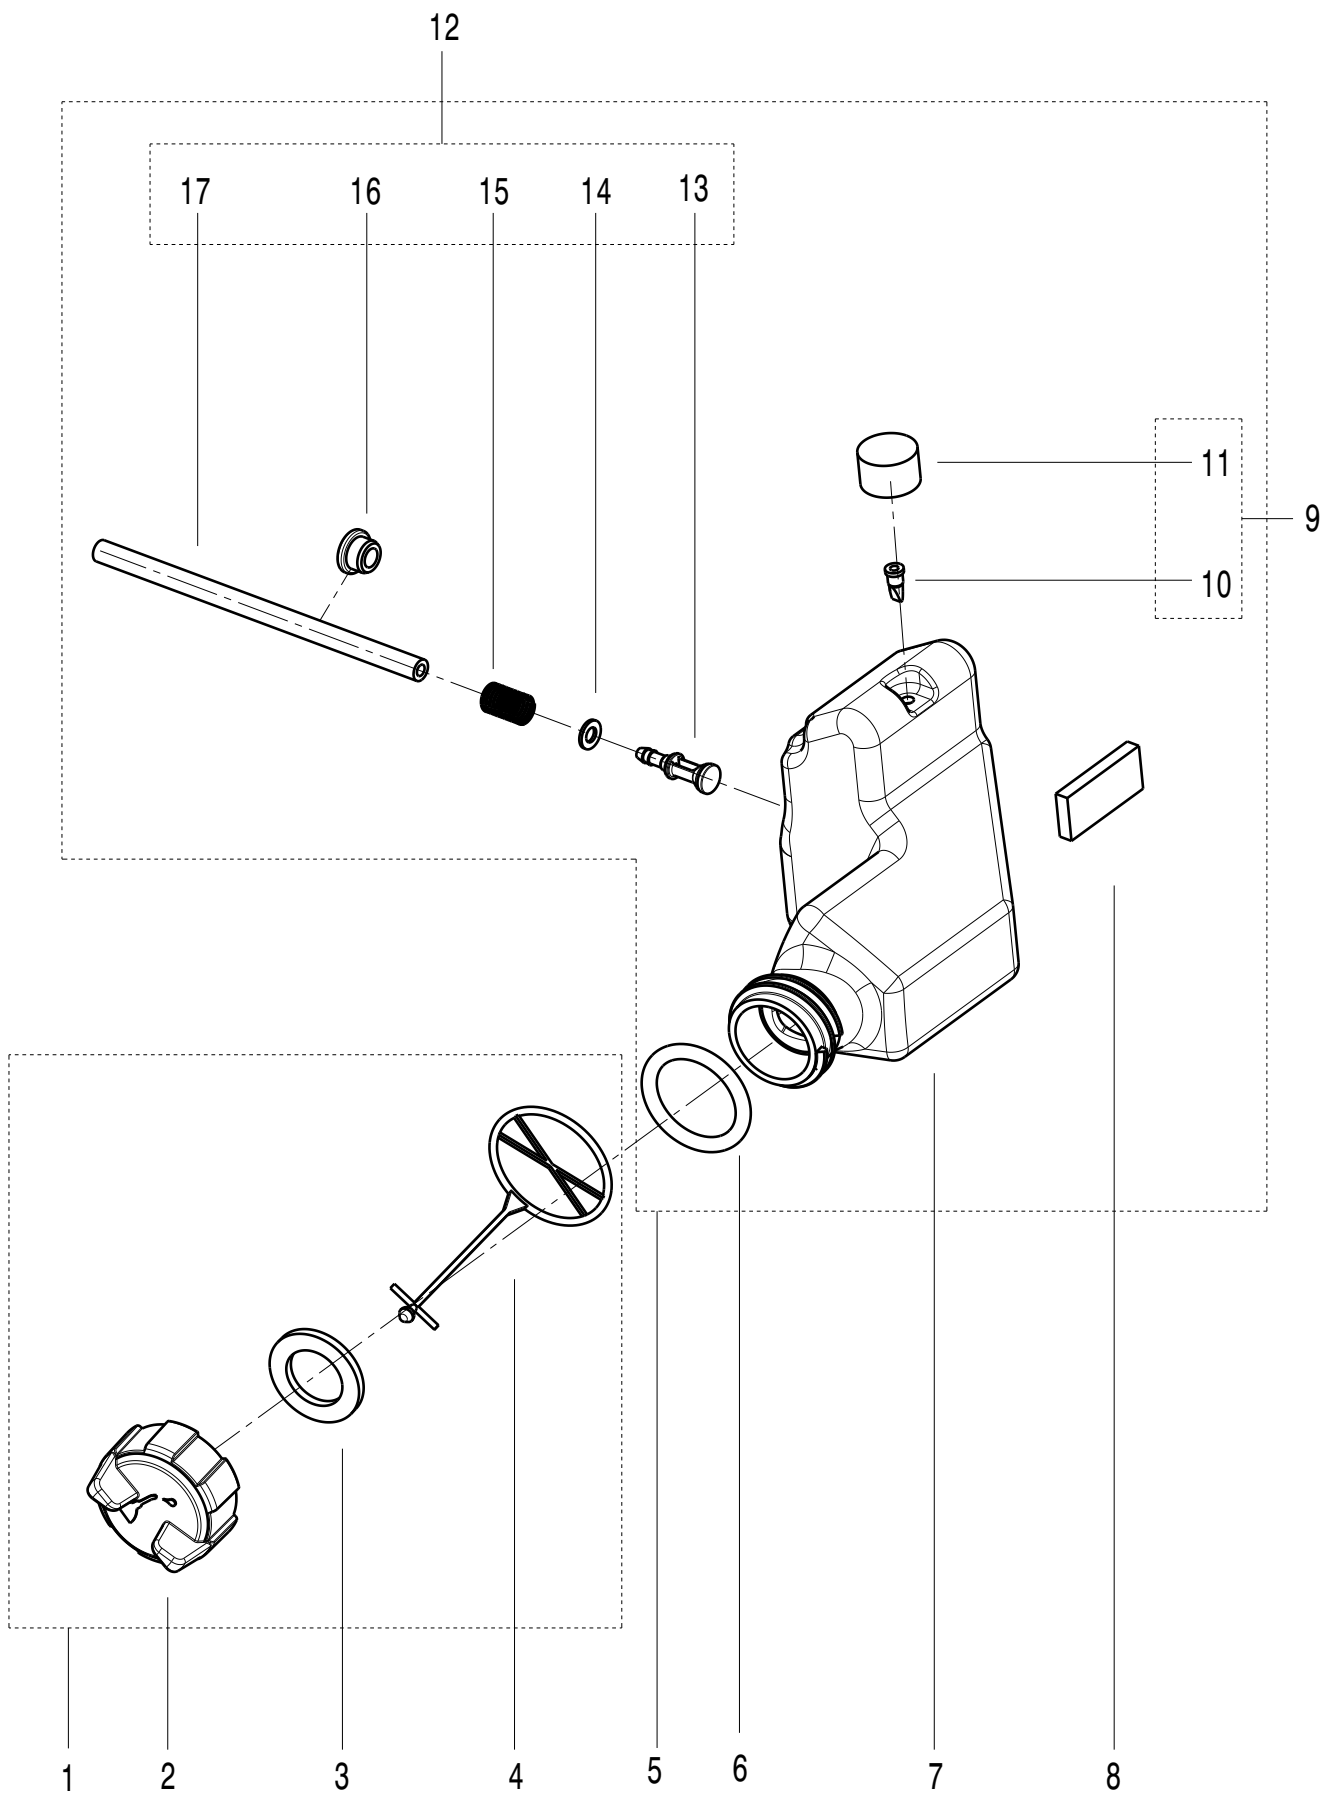

Positon	Article	Quantity	Description	Kit
1	585845901	1	Oil tank cap assy	x
2		1	Oil tank cap	
3		1	Gasket	
4		1	Holder	
5	582631201	1	Oil tank assy	x
6		1	O-ring	
7		1	Oil tank	
8		1	foam plastic	
9	582631301	1	Nipple valve assy	x
10		1	Valve nipple	
11		1	foam plastic	
12	582631701	1	Oil hose assy	x
13		1	Connector	
14		1	Washer	
15		1	Oil filter	
16		1	Grommet	
17		1	oil hose