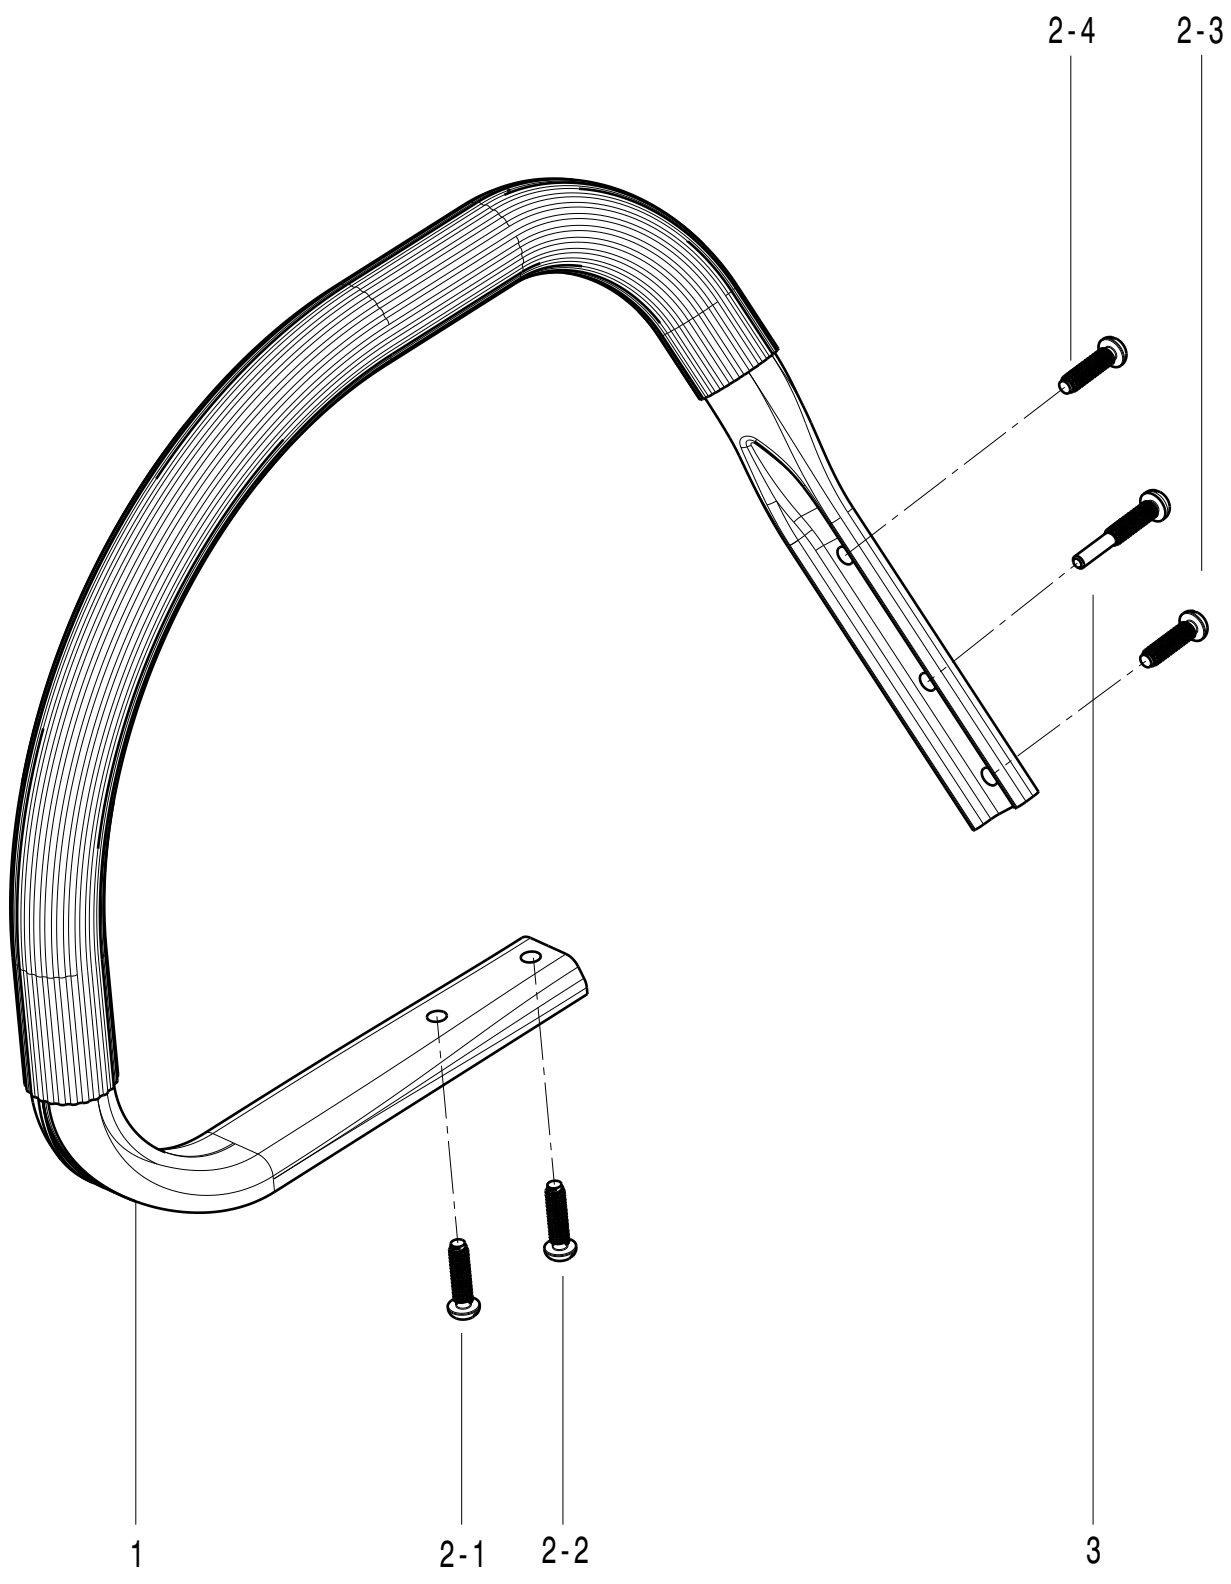

Positon	Article	Quantity	Description	Kit
1	574227404	1	Front Handle	
2	574223901	4	Screw	
3	574733501	1	Screw