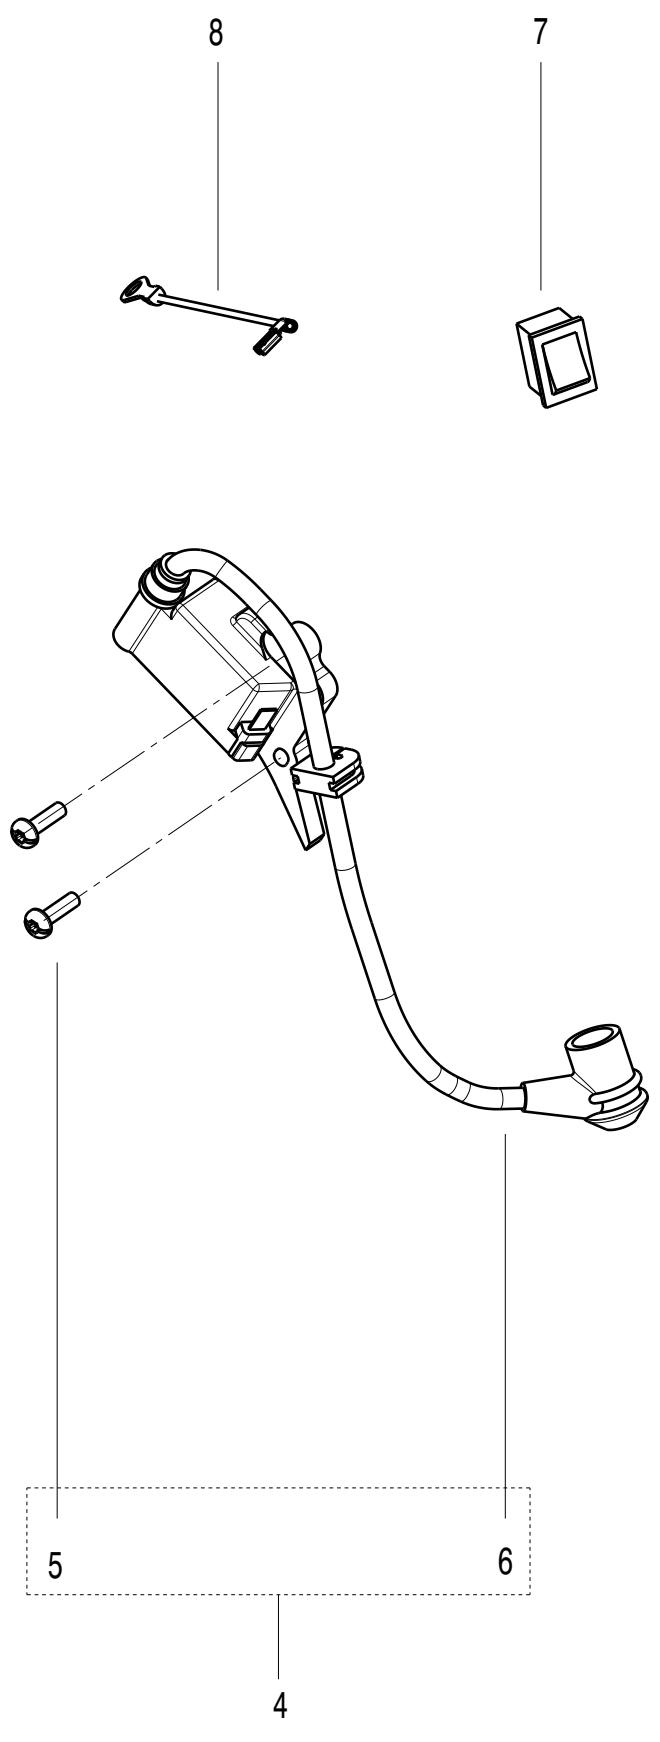

Positon	Article	Quantity	Description	Kit
1	582618101	1	Flywheel assy	x
2		1	Nut	
3		1	Flywheel	
4	582618201	1	Ignition Module assy	x
5		2	Screw Ignition	
6		1	Ignition Module	
7	574226401	1	Switch	
8	574727201	1	Wire harness	
9	574223101	1	Wire harness