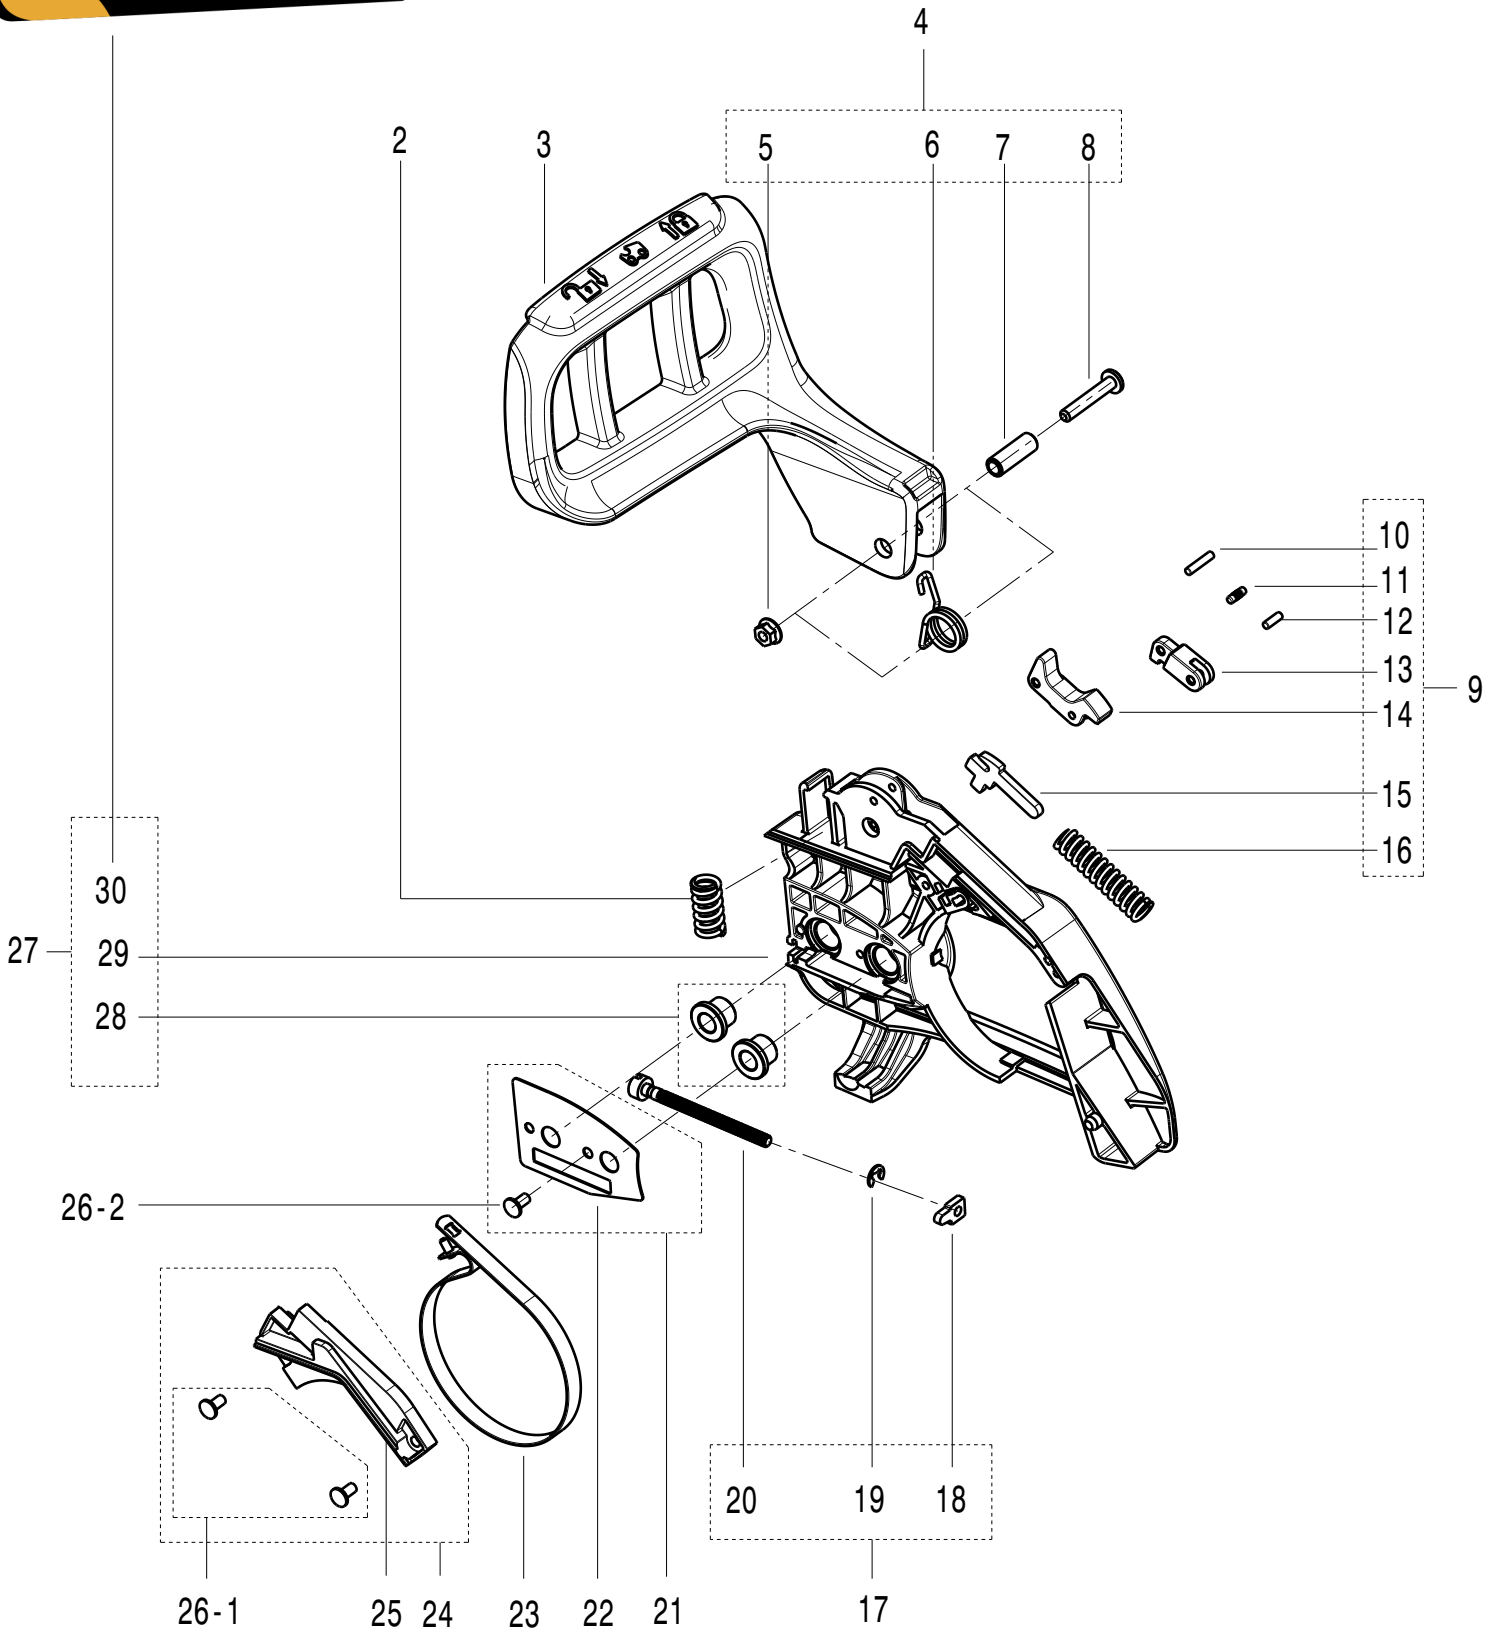

IPL

CHAIN SAWS

CS35S, 967624714 & 967624715, 2016-08

item	Page	description	Revision
1		combine 14"easy start CS 35S & CS 35S FA	
3	Page 0	-Remove Emission decal -Item no. change accordingly	
4	Page 0	- change warning decal from revision A to revision B	
5	Page E	- Remove the spark plug	
6	Page N	- Remove the 14" Bar	
7	Page N	- Remove the Chain14"	
8	Page N	Add Bar and Chain	
9	Cover	add a cover	
10	Page N	Link the 14"bar guard with correct 3D drawing	
11	Page 0	Update warning decal from revision B to revision C	A.006
12	Page E	1>.Change cylinder ass'y kit into assembled cylinder ass'y,add cylinder and piston kit; 2>.Delete Scavenge cover clutch side ass'y and Scavenge cover flywheel side ass'y; 3>.Add Piston ring kit.	A.007
13	Page F	Add Oil pump kit and Cover lid kit	A.007
14	Page H	Change the Piston and Crankshaft ass'y into Crankshaft kit: 1>.Remove Piston ass'y,Circlip,Piston pin from Page H, 2>.Add Seal ring and Seal ring,bearing.	A.007
15	Page J	1>.Add Screw(574731101); 2>.Remove the Piston ass'y from the illustration picture on the left top side.	A.007

1

Positon	Article	Quantity	Description	Kit
1	582840101	1	Chain brake Assy & Label kit	x
2		1	Spring	
3		1	Hand guard	
4	582610101	1	Hand guard pivot assy	x
5		1	Nut	
6		1	Spring	
7		1	Bushing	
8		1	Screw	
9	589536901	1	Brake band and activator assy	x
10		1	Pin	
11		1	Pin	
12		1	Pin	
13		1	Lever	
14		1	Lever	
15		1	Slide block	
16		1	Spring	
17	582610401	1	Chain tension assy	x
18		1	Pin	
19		1	E clip	
20		1	Screw	
21	582610301	1	Plate assy	x
22		1	Gasket plate	
26-2		1	Screw	
23		1	Steel belt	
24	582610501	1	Dust cap assy	x
25		1	Dust cap	
26-1		2	Screw	
27	582840201	1	Clutch cover assy & Label kit	x
28		2	Bushing	
29		1	Clutch cover	
30		1	Brand decal CS 35S	