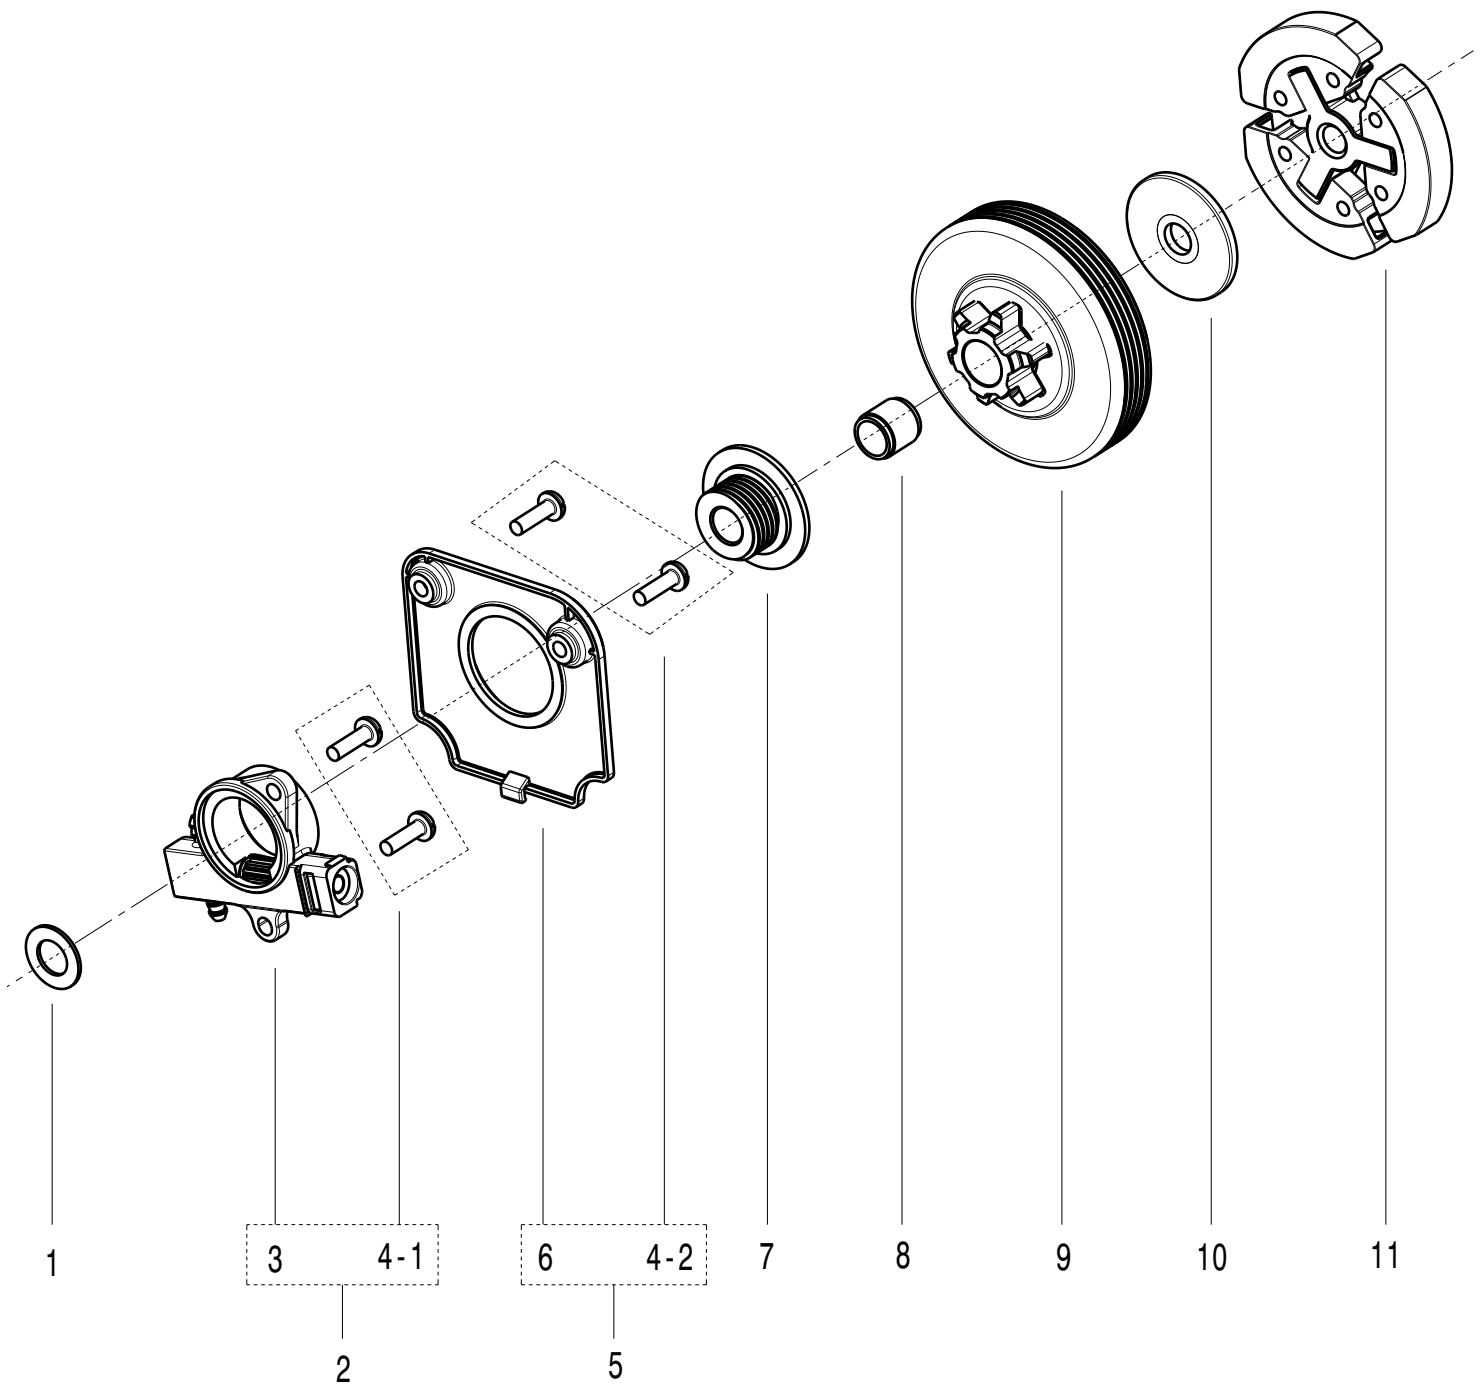

Positon	Article	Quantity	Description	Kit
1	582840301	1	Cylinder cover & label assy	x
2		1	Cylinder cover	
3		1	Start reminder decal	
4	582493401	1	Knob assy	

Positon	Article	Quantity	Description	Kit
1	582618101	1	Flywheel assy	x
2		1	Nut	
3		1	Flywheel	
4	582618201	1	Ignition Module assy	x
5		2	Screw Ignition	
6		1	Ignition Module	
7	574226401	1	Switch	
8	574727201	1	Wire harness	
9	574223101	1	Wire harness	

11	574222001	1	Gasket cylinder	
12	584955901	4	Screw cylinder	

Oil Pump Assy

Positon	Article	Quantity	Description	Kit
1	574224401	1	Washer	
2	589404401	1	Oil pump kit	X
3		1	Oil pump	
4-1	574221302	2	Screw	
5	589404601	1	Cover lid kit	X
6		1	cover lid	
4-2	574221302	2	Screw	
7	574224801	1	Pump pinion	
8	574718501	1	Clutch drum ass'y	
9	Z331051310	1	Neeble bearing	
10	574225101	1	Washer	
11	574225201	1	Clutch ass'y	