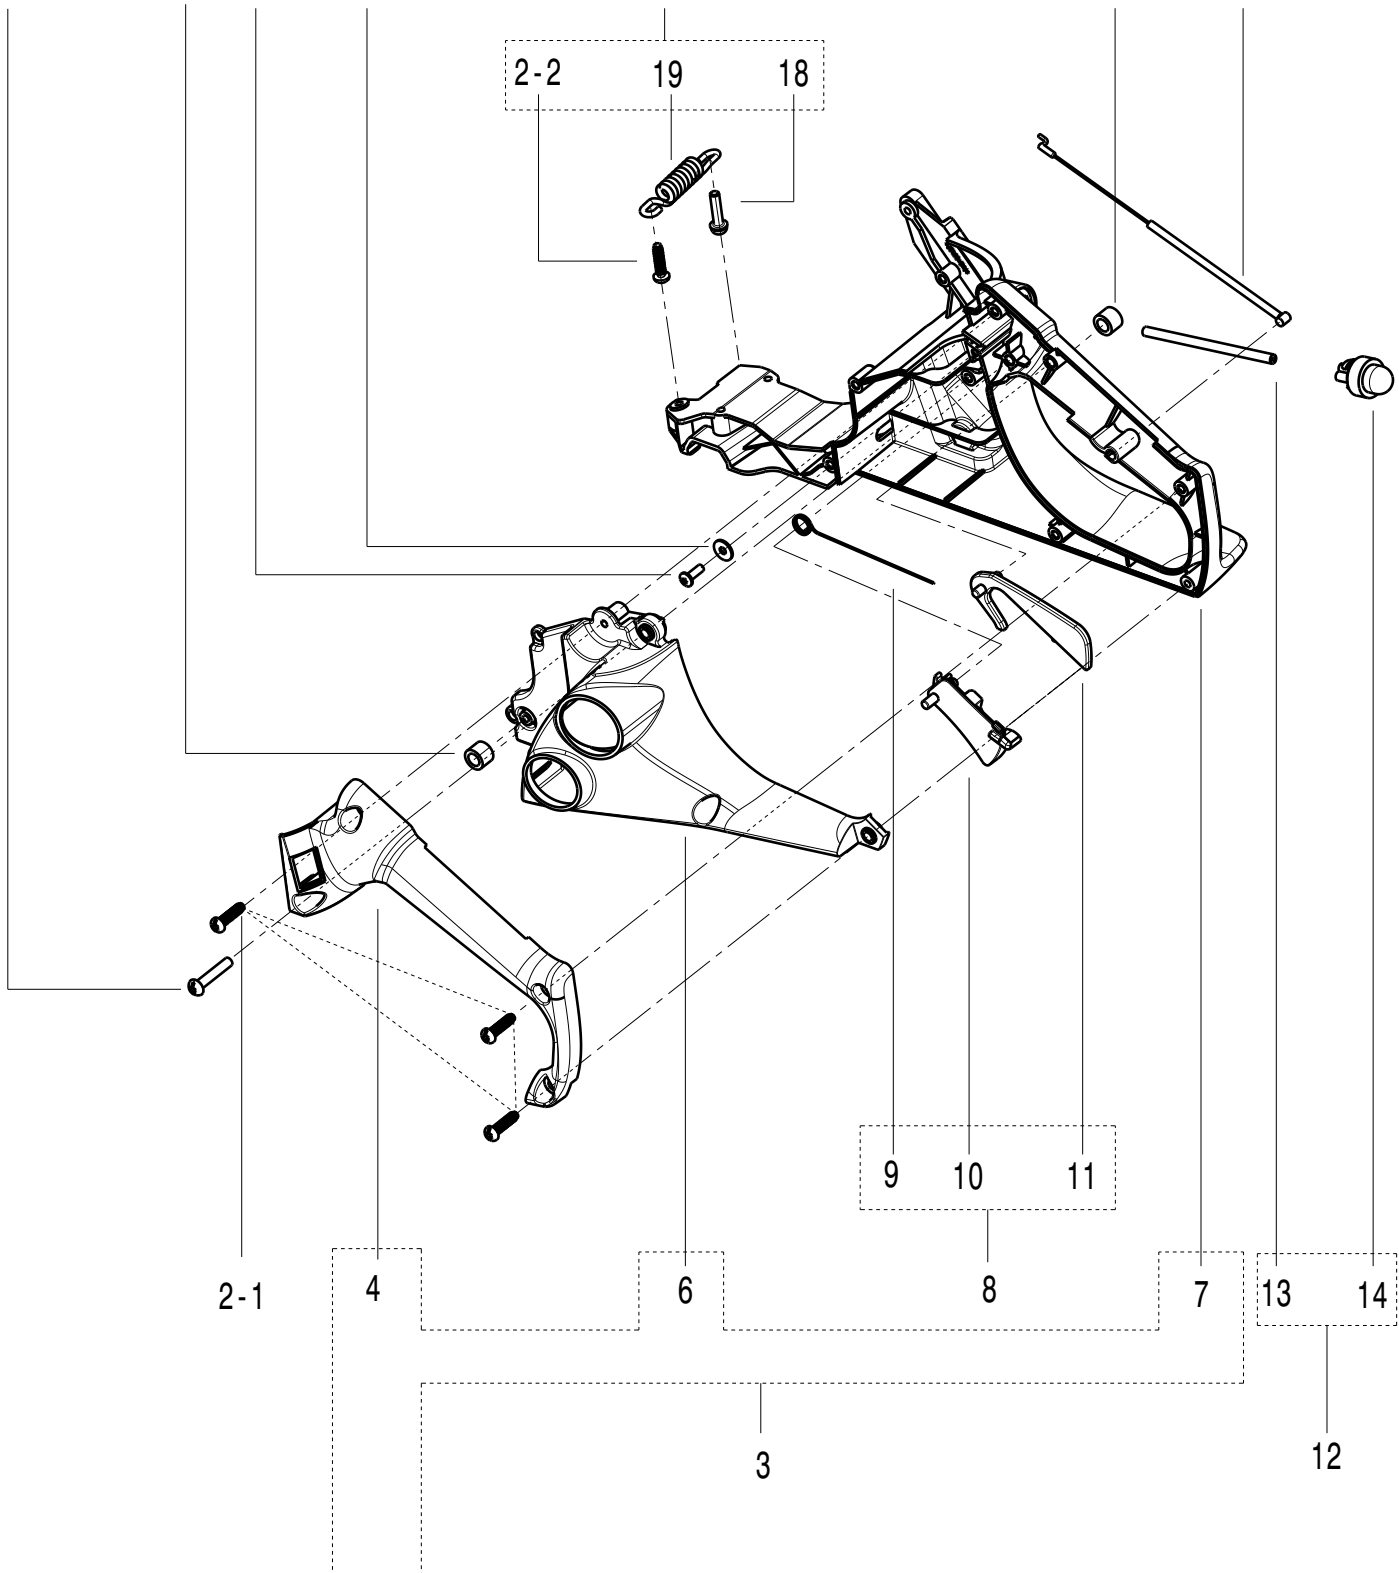

Positon	Article	Quantity	Description	Kit
1	582834301	1	Bar guard 14"	
2	582142501	1	1435 3/835 1.3mm Bar Accessory Pack BR0026 - 577614326	
3	582834401	1	1435 3/835 1.3mm 52DL Chain Accessory Pack CH0022 - 577615122	

22

16-2

21

20

17

16-1

15

2-2

19

18

2-1

4

6

9

10

11

8

7

13

14

3

12

2, 4, 5, 6, 7, 16, 20, 21, 22

23

AUSTRALIA: 81 NOISE dB(A)
EUROPE: 111 dB(A)
CE EAC
HUSQVARNA AB SE-561 82 HUSKIVARNA SWEDEN

5