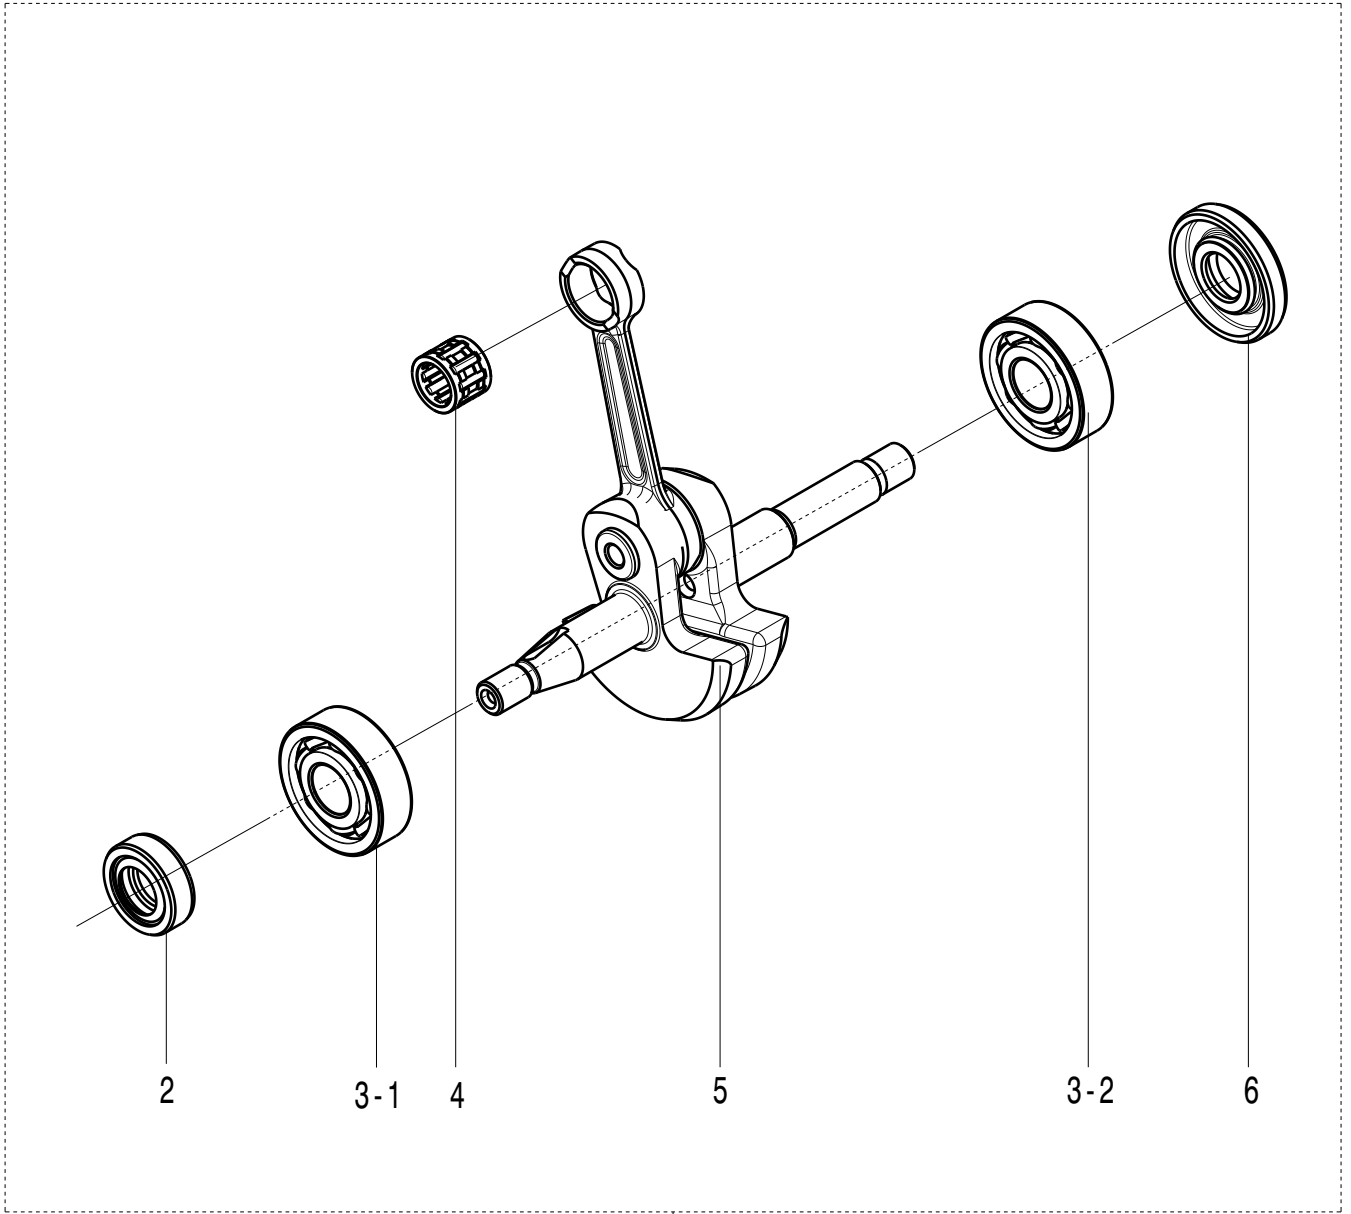

1

Positon	Article	Quantity	Description	Kit
1	582629101	1	Crankshaft kit	X
2		1	Seal ring	
3		2	Bearing	
4	574725701	1	Needle bearing	
5		1	Crankshaft	
6		1	Seal ring,bearing