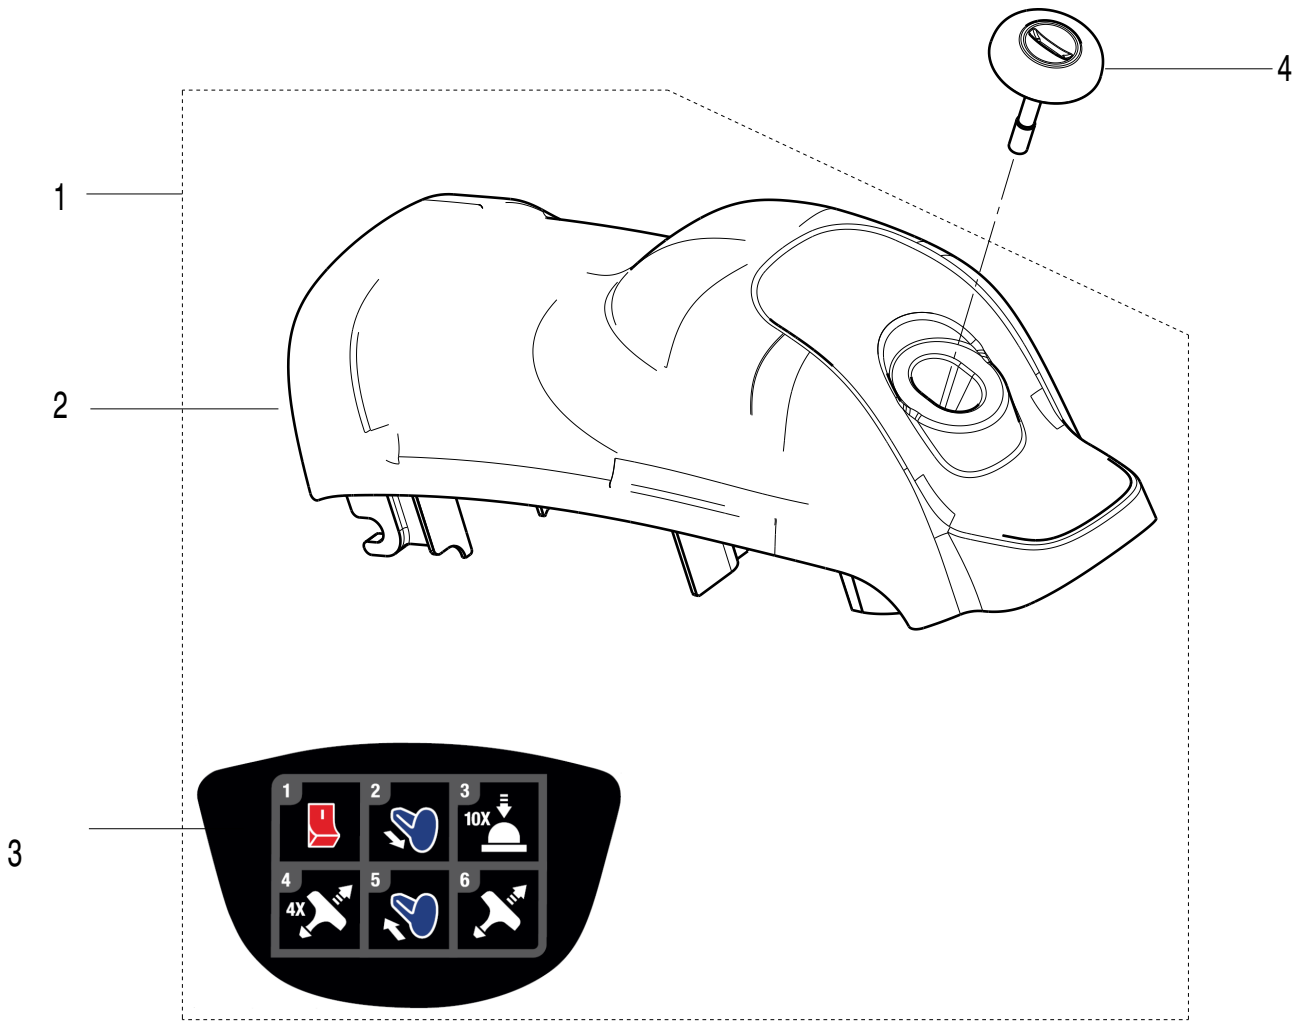

1

Positon	Article	Quantity	Description	Kit
1	582840101	1	Chain brake Assy & Label kit	x
2		1	Spring	
3		1	Hand guard	
4	582610101	1	Hand guard pivot assy	x
5		1	Nut	
6		1	Spring	
7		1	Bushing	
8		1	Screw	
9	589536901	1	Brake band and activator assy	x
10		1	Pin	
11		1	Pin	
12		1	Pin	
13		1	Lever	
14		1	Lever	
15		1	Slide block	
16		1	Spring	
17	582610401	1	Chain tension assy	x
18		1	Pin	
19		1	E clip	
20		1	Screw	
21	582610301	1	Plate assy	x
22		1	Gasket plate	
26-2		1	Screw	
23		1	Steel belt	
24	582610501	1	Dust cap assy	x
25		1	Dust cap	
26-1		2	Screw	
27	582840201	1	Clutch cover assy & Label kit	x
28		2	Bushing	
29		1	Clutch cover	
30		1	Brand decal CS 35S	