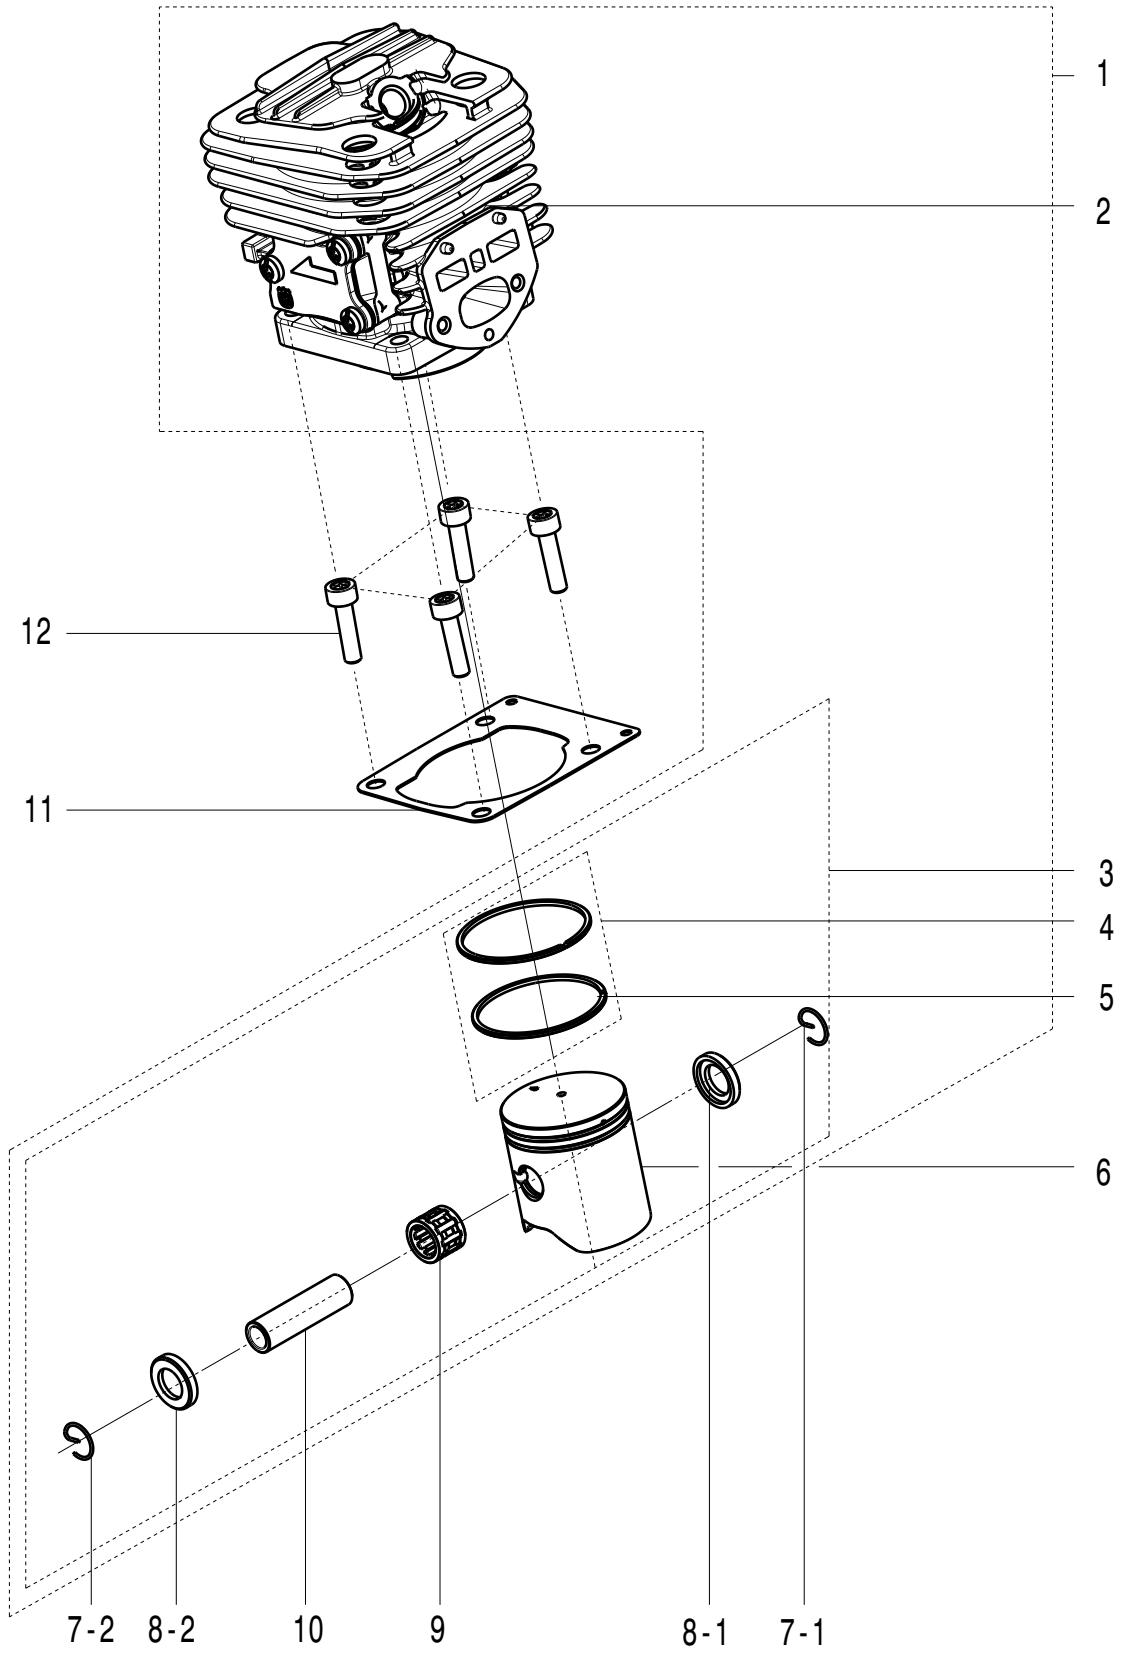

Cylinder Piston

Position	Article	Quantity	Description	Kit
1	582630002	1	Cylinder and Piston Kit	X
2		1	Cylinder ass'y	
3	582628701	1	Piston Kit	X
4	582628801	1	Piston ring Kit	X
5		2	Piston ring	
6		1	Piston	
7		2	Circlip	
8		2	Washer piston	
9	574725701	1	Needle bearing	
10		1	Piston pin	

11	574222001	1	Gasket cylinder	
12	584955901	4	Screw cylinder