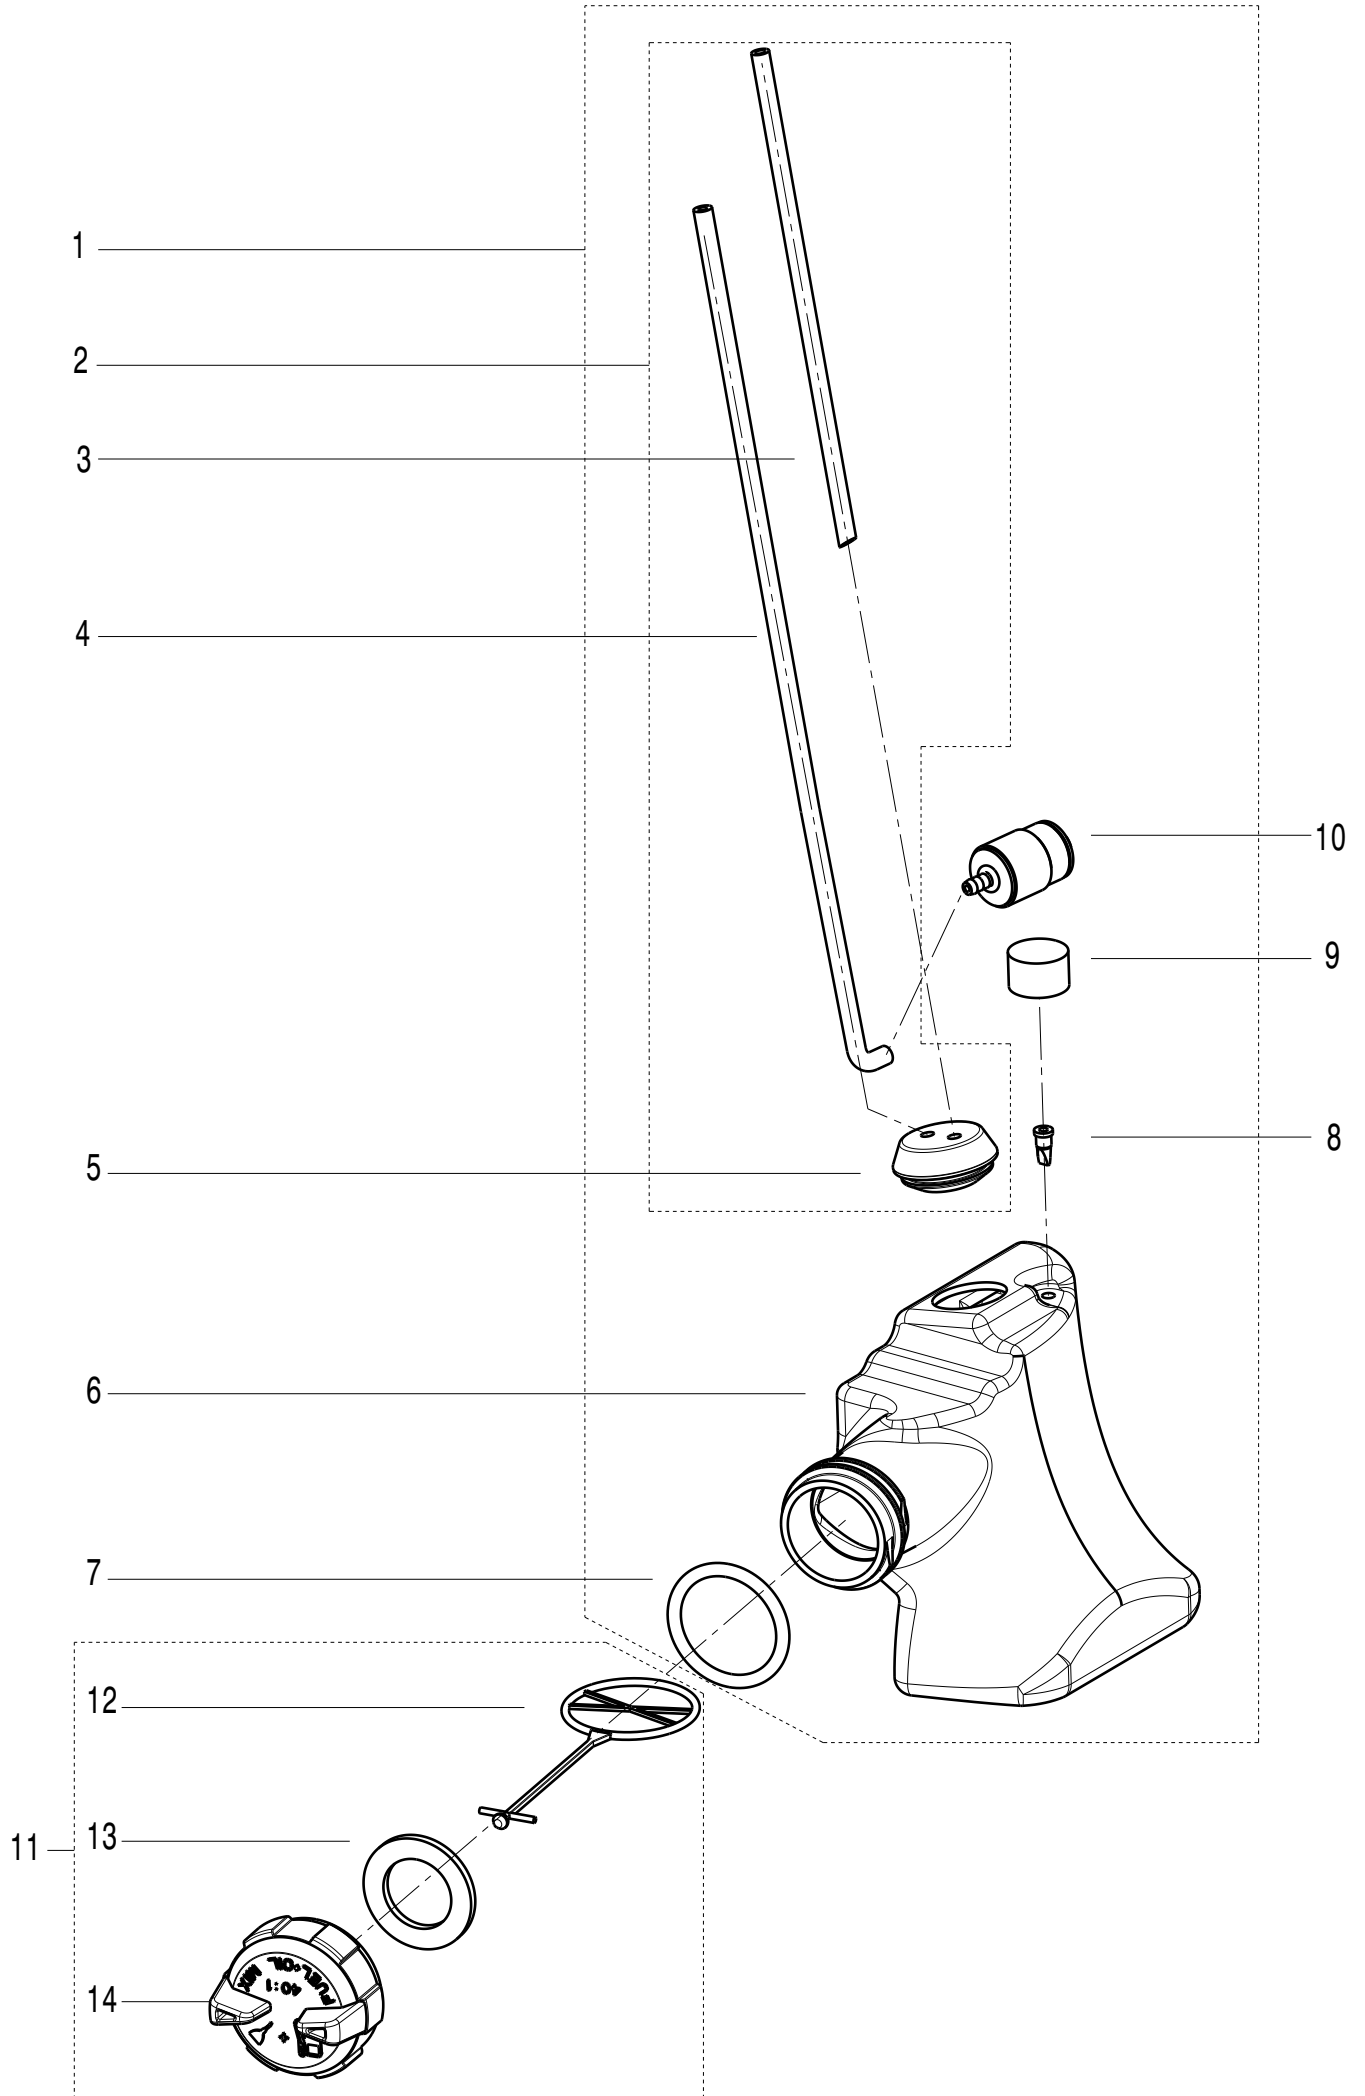

Positon	Article	Quantity	Description	Kit
1	582840801	1	Rear handle assy kit	x
2-1	574223901	3	Screw	
3	582841101	1	Rear handle assy	x
4		1	Handle half	
5		1	Warning decal	
6		1	Rear Handle Left	
7		1	Rear Handle Right	
8	582841201	1	Trigger assy	x
9		1	Spring	
10		1	Trigger	
11		1	Throttle Lock out	
12	582630901	1	Fuel purge assy	x
13		1	Fuel hose	
14		1	Fuel purge	
15	574226701	1	Throttle cable	
16	574732901	2	Grommet	
17	582841401	1	Isolation spring assy	x
18		1	Screw	
19		1	Spring	
2-2		1	Screw	
20	734113741	1	Washer	
21	574226502	1	Screw	
22	574223902	1	Screw	
23	582841501	1	Rear handle assy & Screws	x