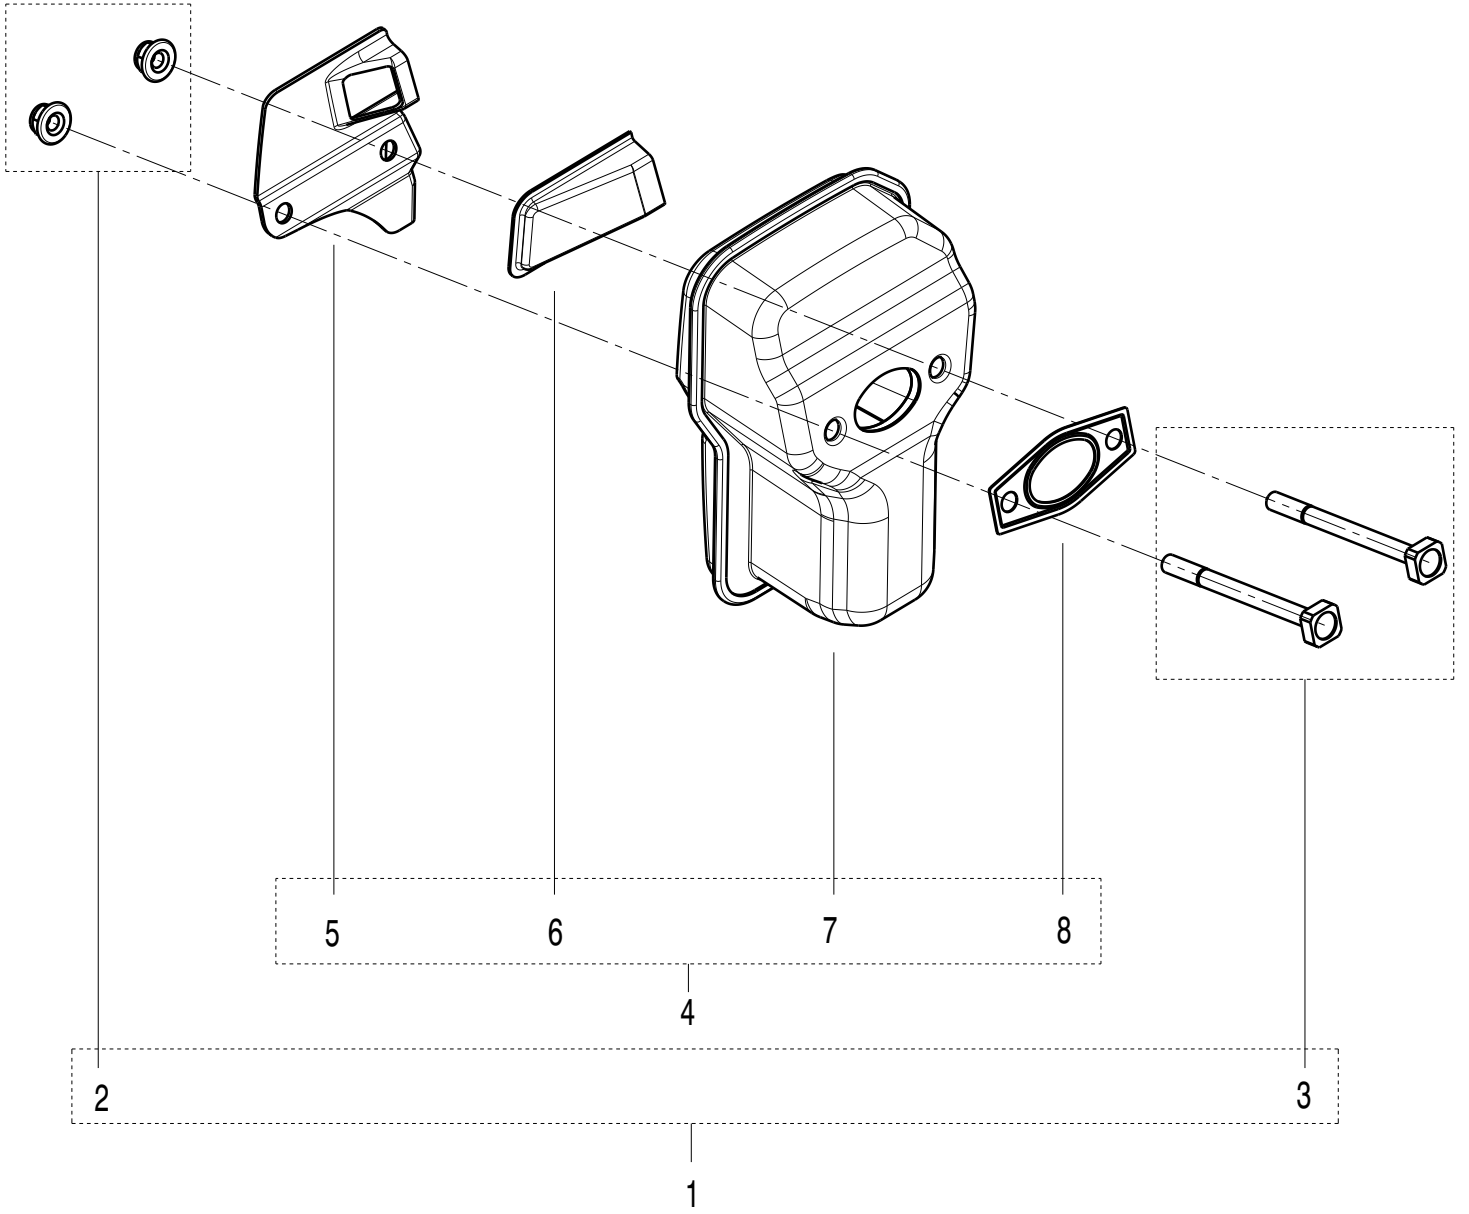

Positon	Article	Quantity	Description	Kit
1	582630101	1	Fixing assy	x
2		2	Lock Nut	
3		2	Screw	
4	582630401	1	Muffler assy	x
5		1	thermal baffle	
6		1	Spark arrestor	
7		1	Muffler	
8		1	Gasket Muffler