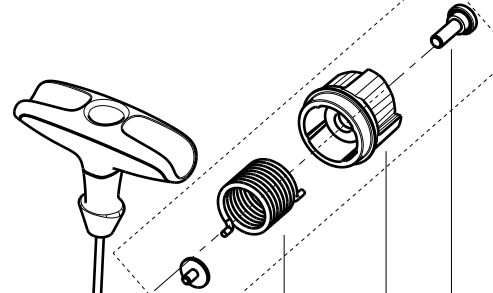

1

2

3

4

5

6

7

8

9

11

12

13

14

10