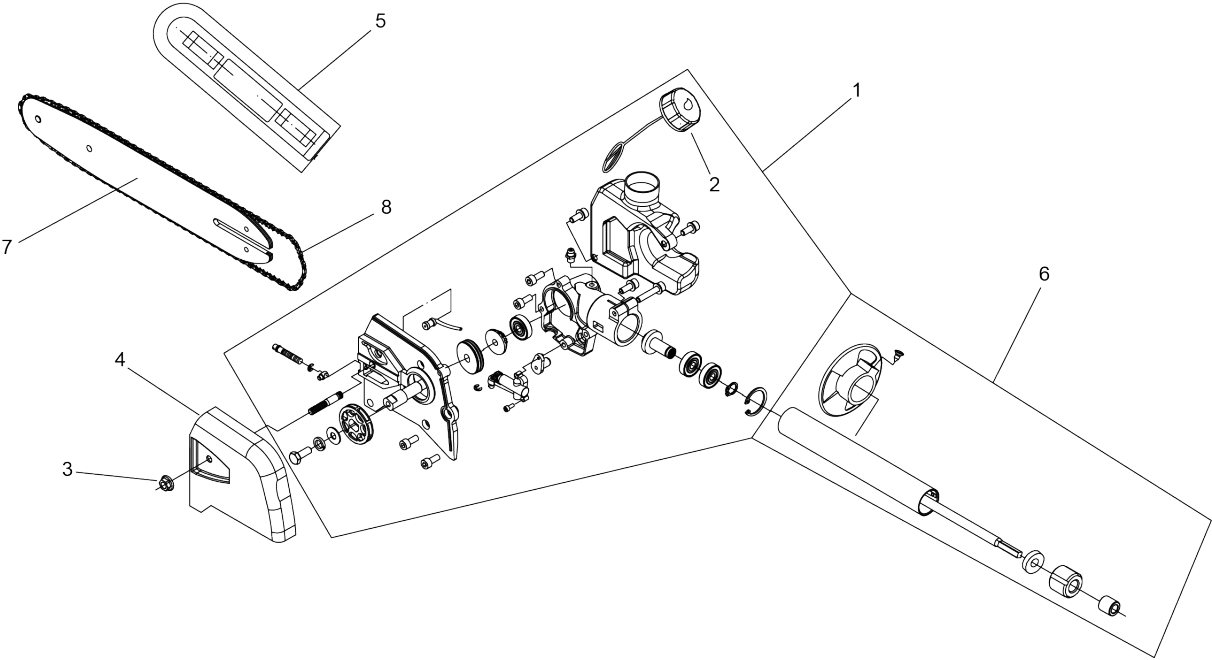

TRIMMER ATTACHMENT

ATTACHMENTS

B33 PS+ 4-in-1, 967865601, 2019-02

Ref	Part No	Description	Remark	QTY KIT
1	597 59 46-01	SHIELD ASSY	Cutting Shield Assembly	1
2	597 59 47-01	GEARBOX ASSY	Gearbox	1
3	597 59 48-01	SPACER	Holder	1
4	597 59 49-01	HOLDER	Spacer	1
5	577 61 59-01	TRIMMER HEAD	Cutting Head	1
6	597 59 51-01	SHAFT ASSY	Tube Assembly	1

POLE SAW ATTACHMENT

ATTACHMENTS

B33 PS+ 4-in-1, 967865601, 2019-02

Ref	Part No	Description	Remark	QTY KIT
1	597 59 52-01	GEARBOX ASSY	Gearbox & Oil Tank Assembly	1
2	597 59 53-01	CAP ASSY	Oil Cap Assembly	1
3	530 01 59-17	NUT	Nut - Adjustment Cover	1
4	597 59 54-01	COVER	Adjustment Cover	1
5	597 59 56-01	BAR COVER	Scabbard	1
6	597 59 57-01	SHAFT ASSY	Tube Assembly	1
7	597 59 58-01	BAR	Bar	1
8	597 59 59-01	CHAIN	Chain	1

HEDGE TRIMMER ATTACHMENT

ATTACHMENTS

B33 PS+ 4-in-1, 967865601, 2019-02

Ref	Part No	Description	Remark	QTY KIT
1	597 59 61-01	HEDGE TRIMMER ASSY	Complete Hedge Trimmer Attachment	1
2	597 59 63-01	SHAFT ASSY	Tube Assembly	1
3	597 59 64-01	CUTTING HEAD ASSY	Cutting Head Assembly	1