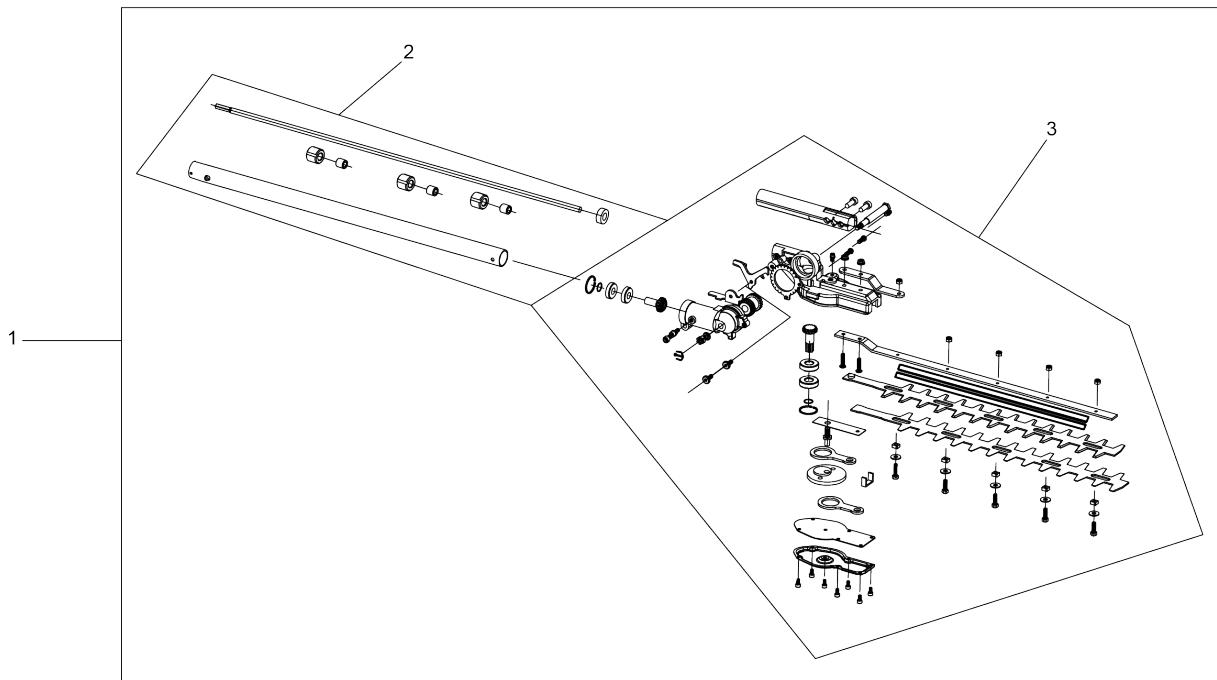

TRIMMER ATTACHMENT

ATTACHMENTS

B33 PS+ 4-in-1, 967865601, 2019-02

Ref	Part No	Description	Remark	QTY KIT
1	597 59 46-01	SHIELD ASSY	Cutting Shield Assembly	1
2	597 59 47-01	GEARBOX ASSY	Gearbox	1
3	597 59 48-01	SPACER	Holder	1
4	597 59 49-01	HOLDER	Spacer	1
5	577 61 59-01	TRIMMER HEAD	Cutting Head	1
6	597 59 51-01	SHAFT ASSY	Tube Assembly	1

POLE SAW ATTACHMENT

ATTACHMENTS

B33 PS+ 4-in-1, 967865601, 2019-02

Ref	Part No	Description	Remark	QTY KIT
1	597 59 52-01	GEARBOX ASSY	Gearbox & Oil Tank Assembly	1
2	597 59 53-01	CAP ASSY	Oil Cap Assembly	1
3	530 01 59-17	NUT	Nut - Adjustment Cover	1
4	597 59 54-01	COVER	Adjustment Cover	1
5	597 59 56-01	BAR COVER	Scabbard	1
6	597 59 57-01	SHAFT ASSY	Tube Assembly	1
7	597 59 58-01	BAR	Bar	1
8	597 59 59-01	CHAIN	Chain	1

HEDGE TRIMMER ATTACHMENT

ATTACHMENTS

B33 PS+ 4-in-1, 967865601, 2019-02

Ref	Part No	Description	Remark	QTY KIT
1	597 59 61-01	HEDGE TRIMMER ASSY	Complete Hedge Trimmer Attachment	1
2	597 59 63-01	SHAFT ASSY	Tube Assembly	1
3	597 59 64-01	CUTTING HEAD ASSY	Cutting Head Assembly	1