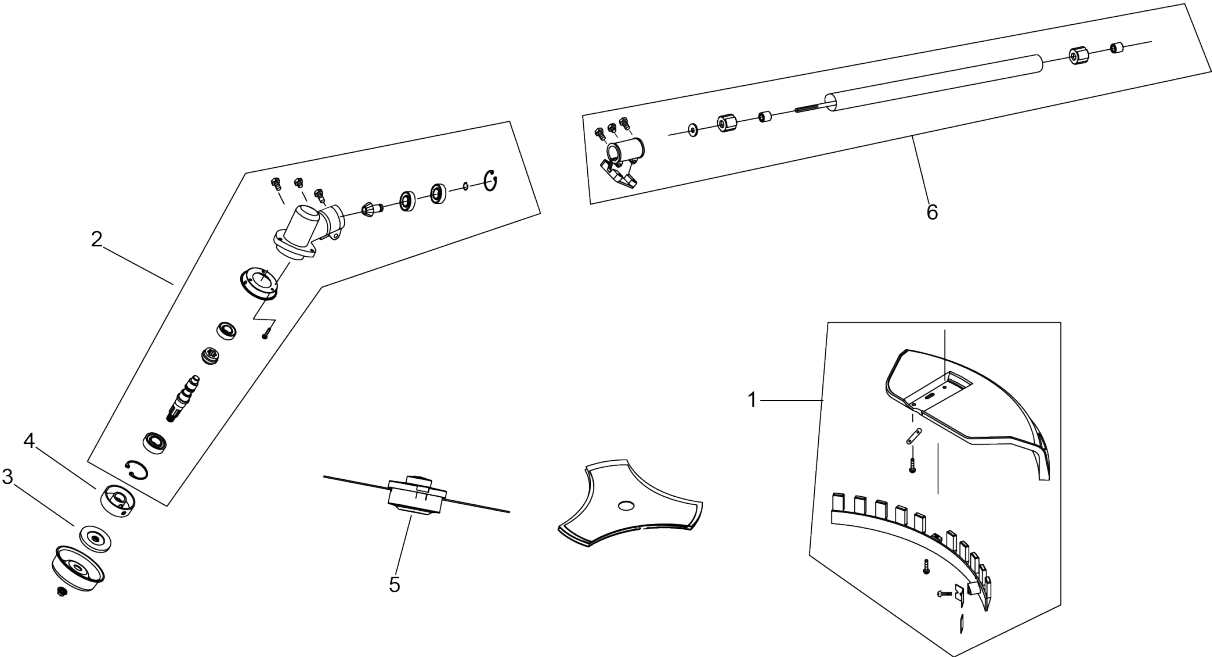

SPARE PARTS LIST

BRUSHCUTTERS/CLEARING SAWS

B33 PS+ 4-in-1, 967865601, 2019-02

POWERHEAD

ENGINE

B33 PS+ 4-in-1, 967865601, 2019-02

Ref	Part No	Description	Remark	QTY KIT
1	597 55 60-01	HOUSING	Engine Cover	1
2	597 55 61-01	MUFFLER ASSY	Muffler Assembly	1
3	597 55 63-01	DECAL SET	Decal Sheet	1
4	597 55 64-01	AIR FILTER COVER	Air Filter Cover	1
5	597 55 65-01	AIR FILTER	Air Filter	1
6	597 55 66-01	AIR FILTER HOLDER	Inner Cover	1
7	597 55 67-01	CARBURETTOR KIT	Carburetor Kit	1
8	597 59 27-01	HARNESS ASSY	Module Wiring Harness	1
9	597 59 28-01	IGNITION MODULE	Ignition Module	1
10	597 59 29-01	FUEL CAP ASSY	Fuel Cap Assembly	1
11	597 59 31-01	FAN HOUSING	Fan Cover	1
12	597 59 32-01	ENGINE ASSY	Engine Assembly (Complete)	1
13	597 59 35-01	FUEL TANK ASSY	Fuel Tank	1
14	597 59 38-01	STARTER ASSY	Starter Assembly	1
15	597 59 41-01	KNOB ASSY	Knob - Airbox Cover	1
16	597 59 42-01	THROTTLE HANDLE ASSY	Throttle Handle & Cable Assembly	1
17	597 59 43-01	CLUTCH ASSY	Clutch Assembly	1
18	597 59 44-01	SHAFT ASSY	Upper Shaft Assembly	1
19	597 59 45-01	KNOB ASSY	Knob - Coupler	1

TRIMMER ATTACHMENT

ATTACHMENTS

B33 PS+ 4-in-1, 967865601, 2019-02

Ref	Part No	Description	Remark	QTY KIT
1	597 59 46-01	SHIELD ASSY	Cutting Shield Assembly	1
2	597 59 47-01	GEARBOX ASSY	Gearbox	1
3	597 59 48-01	SPACER	Holder	1
4	597 59 49-01	HOLDER	Spacer	1
5	577 61 59-01	TRIMMER HEAD	Cutting Head	1
6	597 59 51-01	SHAFT ASSY	Tube Assembly	1

POLE SAW ATTACHMENT

ATTACHMENTS

B33 PS+ 4-in-1, 967865601, 2019-02

Ref	Part No	Description	Remark	QTY KIT
1	597 59 52-01	GEARBOX ASSY	Gearbox & Oil Tank Assembly	1
2	597 59 53-01	CAP ASSY	Oil Cap Assembly	1
3	530 01 59-17	NUT	Nut - Adjustment Cover	1
4	597 59 54-01	COVER	Adjustment Cover	1
5	597 59 56-01	BAR COVER	Scabbard	1
6	597 59 57-01	SHAFT ASSY	Tube Assembly	1
7	597 59 58-01	BAR	Bar	1
8	597 59 59-01	CHAIN	Chain	1