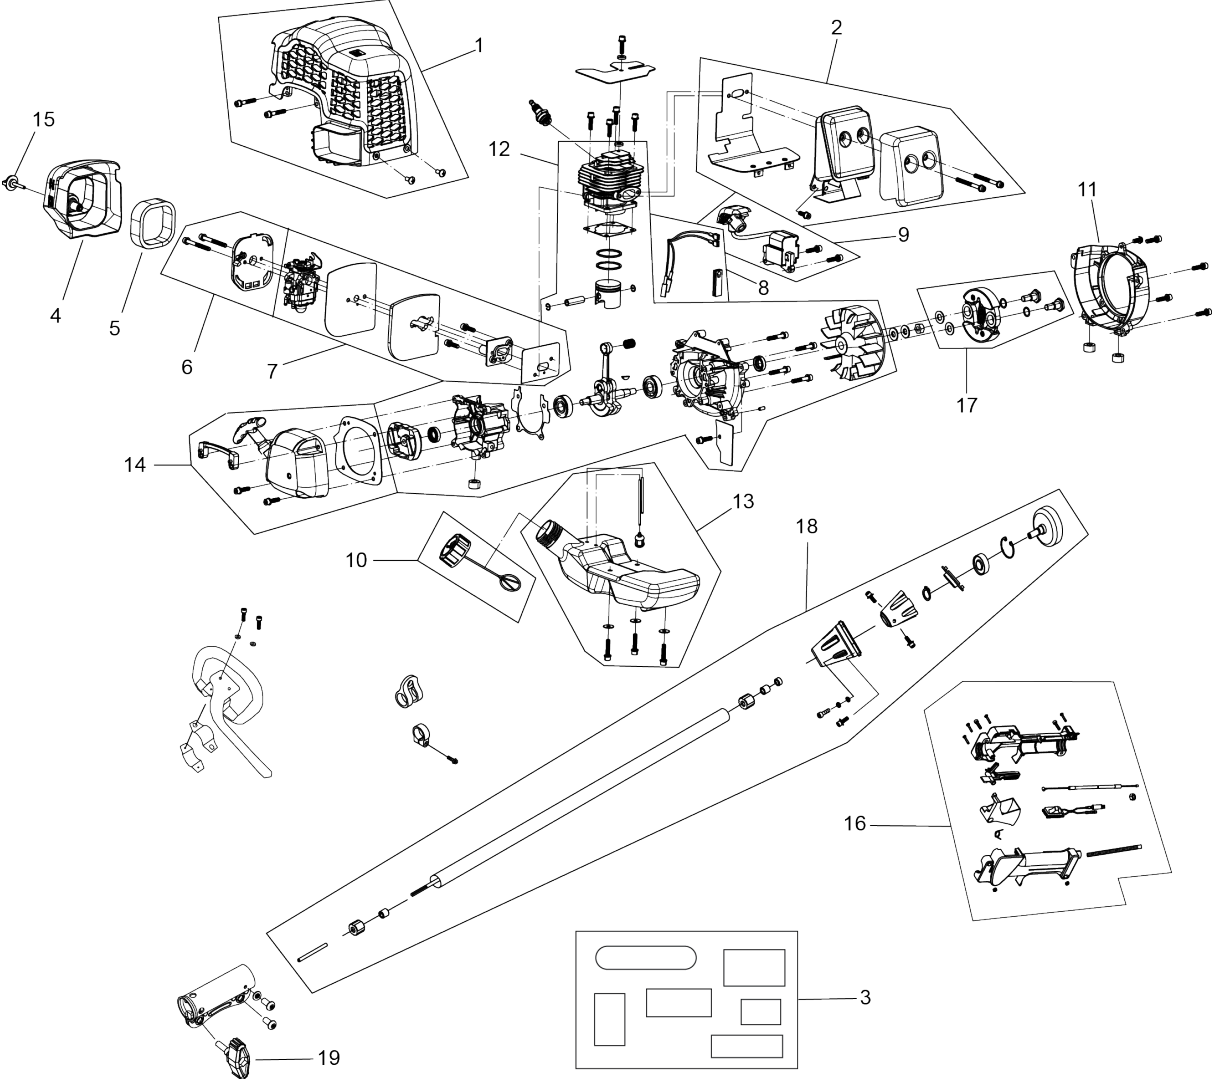

SPARE PARTS LIST

BRUSHCUTTERS/CLEARING SAWS

B33 PS+ 4-in-1, 967865601, 2019-02

POWERHEAD

ENGINE

B33 PS+ 4-in-1, 967865601, 2019-02

Ref	Part No	Description	Remark	QTY KIT
1	597 55 60-01	HOUSING	Engine Cover	1
2	597 55 61-01	MUFFLER ASSY	Muffler Assembly	1
3	597 55 63-01	DECAL SET	Decal Sheet	1
4	597 55 64-01	AIR FILTER COVER	Air Filter Cover	1
5	597 55 65-01	AIR FILTER	Air Filter	1
6	597 55 66-01	AIR FILTER HOLDER	Inner Cover	1
7	597 55 67-01	CARBURETTOR KIT	Carburetor Kit	1
8	597 59 27-01	HARNESS ASSY	Module Wiring Harness	1
9	597 59 28-01	IGNITION MODULE	Ignition Module	1
10	597 59 29-01	FUEL CAP ASSY	Fuel Cap Assembly	1
11	597 59 31-01	FAN HOUSING	Fan Cover	1
12	597 59 32-01	ENGINE ASSY	Engine Assembly (Complete)	1
13	597 59 35-01	FUEL TANK ASSY	Fuel Tank	1
14	597 59 38-01	STARTER ASSY	Starter Assembly	1
15	597 59 41-01	KNOB ASSY	Knob - Airbox Cover	1
16	597 59 42-01	THROTTLE HANDLE ASSY	Throttle Handle & Cable Assembly	1
17	597 59 43-01	CLUTCH ASSY	Clutch Assembly	1
18	597 59 44-01	SHAFT ASSY	Upper Shaft Assembly	1
19	597 59 45-01	KNOB ASSY	Knob - Coupler	1

TRIMMER ATTACHMENT

ATTACHMENTS

B33 PS+ 4-in-1, 967865601, 2019-02

Ref	Part No	Description	Remark	QTY KIT
1	597 59 46-01	SHIELD ASSY	Cutting Shield Assembly	1
2	597 59 47-01	GEARBOX ASSY	Gearbox	1
3	597 59 48-01	SPACER	Holder	1
4	597 59 49-01	HOLDER	Spacer	1
5	577 61 59-01	TRIMMER HEAD	Cutting Head	1
6	597 59 51-01	SHAFT ASSY	Tube Assembly	1

POLE SAW ATTACHMENT

ATTACHMENTS

B33 PS+ 4-in-1, 967865601, 2019-02

Ref	Part No	Description	Remark	QTY KIT
1	597 59 52-01	GEARBOX ASSY	Gearbox & Oil Tank Assembly	1
2	597 59 53-01	CAP ASSY	Oil Cap Assembly	1
3	530 01 59-17	NUT	Nut - Adjustment Cover	1
4	597 59 54-01	COVER	Adjustment Cover	1
5	597 59 56-01	BAR COVER	Scabbard	1
6	597 59 57-01	SHAFT ASSY	Tube Assembly	1
7	597 59 58-01	BAR	Bar	1
8	597 59 59-01	CHAIN	Chain	1